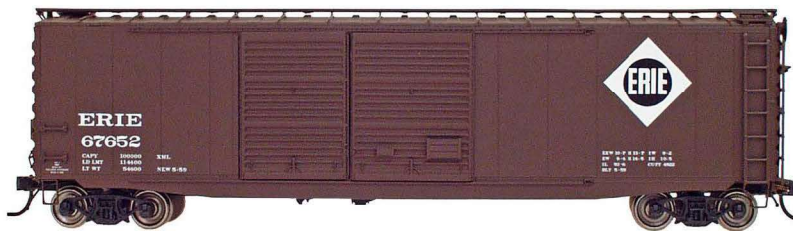

PS-1 50' DOUBLE DOOR BOXCARS

Features: Sharp Painting and Lettering, Etched Metal Roofwalk or No Roofwalk Per Prototype, 33" InterMountain Metal Wheelsets and Metal Knuckle Couplers.

Suggested Retail Price: \$42.95

Date: NEW 9-60
STOCK / CAR #
-19 57016
-20 57107
-21 57193
-22 57264
-23 57339
-24 57415

NORFOLK & WESTERN
(STOCK #45602)

These cars are painted brown with white lettering.

Date: NEW 5-59
STOCK / CAR #
-19 67560
-20 67581
-21 67592
-22 67606
-23 67627
-24 67649

ERIE
(STOCK #45609)

These cars are painted brown with white lettering.

NEW!

Date: BLT 7-62
STOCK / CAR #
-01 1710
-02 1711
-03 1712
-04 1713
-05 1714

KANSAS CITY SOUTHERN
(STOCK #45626)

These cars are painted brown with white lettering. The DF letters are yellow.