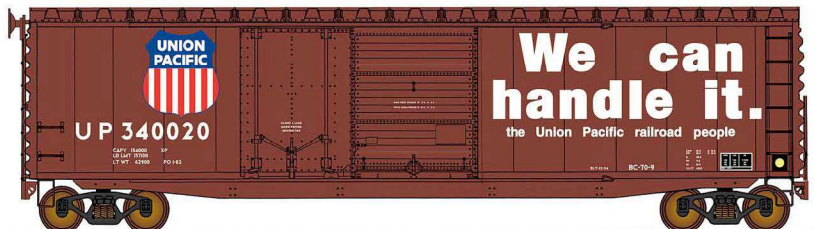

ERIE
(STOCK #45609)

These cars are painted brown with white lettering.

NEW!

Date: BLT 7-62
STOCK / CAR #
-01 1710
-02 1711
-03 1712
-04 1713
-05 1714

KANSAS CITY SOUTHERN
(STOCK #45626)

These cars are painted brown with white lettering. The DF letters are yellow.

NEW!

Date: PO 1-82
STOCK / CAR #
-01 340011
-02 340013
-03 340015
-04 340018
-05 340020
-06 340022

UNION PACIFIC - BCR - "WE CAN HANDLE IT." (STOCK #45627)

These cars are painted brown with white lettering and features the red, white & blue UP shield.