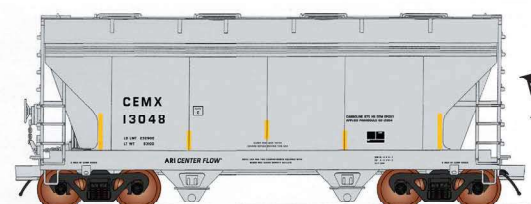

**CEMX - ALL GRAY
(STOCK #46545)**

These cars are painted gray with black lettering.

Date: BLT 6-02
STOCK / CAR #

- -01 13011
- -02 13016
- -03 13031
- -04 13044
- -05 13048
- -06 13057