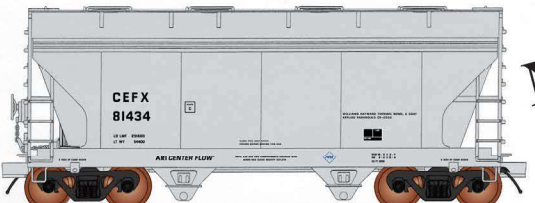

Date: BLT 1-75
STOCK / CAR #

- 01 405364
- 02 405439
- 03 405549
- 04 405562
- 05 405894

**CEMX - ALL GRAY
 (STOCK #46545)**

These cars are painted gray with black lettering.

Date: BLT 6-02
STOCK / CAR #

- 01 13011
- 02 13016
- 03 13031
- 04 13044
- 05 13048
- 06 13057