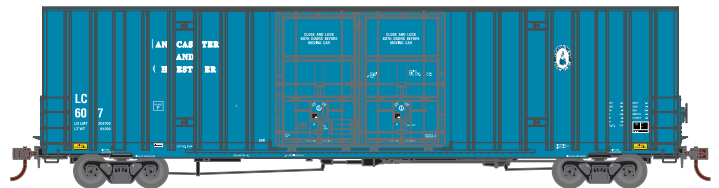

Lancaster & Chester

ATH75321 LC #607 Era: 2000s
ATH75322 LC #612