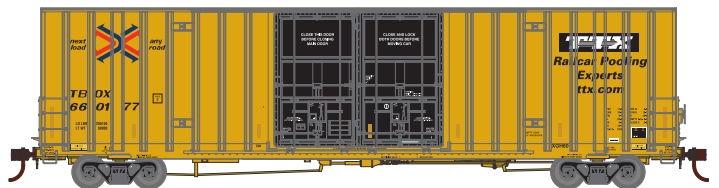

TBOX

ATH75327 TBOX #660177 Era: 2010s+
ATH75328 TBOX #670001
ATH75329 TBOX #670017
ATH75330 TBOX #666853

$49.99 INDIVIDUAL

Orders Due: 01.27.23

ETA: FEBRUARY 2024