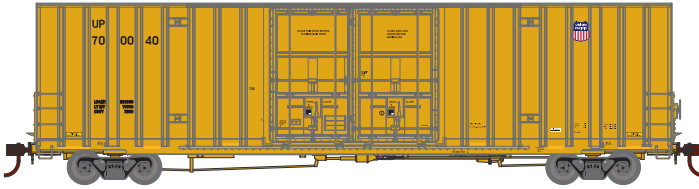

60ft Gunderson Double Door High-Cube Box Car HO

Union Pacific*

ATH75312 UP #700040 Era: Early 2020s+
 ATH75313 UP #700064
 ATH75314 UP #700197

Canadian Pacific

ATH75315 CP #218212 Era: 2000s+
 ATH75316 CP #218277
 ATH75317 CP #218344

Mississippi & Tennessee

ATH75325 MTNR #175177 Era: 2005+
 ATH75326 MTNR #175180

MODEL FEATURES:

- Separately applied wire grab irons and etched end platforms
- Body-mounted McHenry® operating scale knuckle couplers
- Razor-sharp painting and printing
- Weighted for optimum performance
- 36" metal wheels with RP25 contours
- Minimum radius: 18" Recommended radius 22"