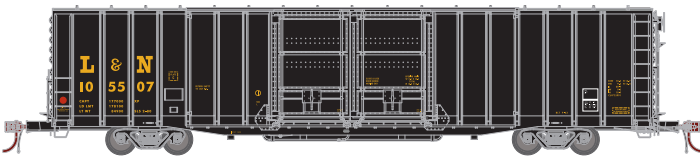

Rio Grande*

Era: 1967+

ATHG75885	DRGW #63861
ATHG75886	DRGW #63869
ATHG75887	DRGW #63877

Southern Railway

Era: Mid 1970's+

ATHG75888	SOU #17077
ATHG75889	SOU #17144
ATHG75890	SOU #17205

Louisville & Nashville

MODEL FEATURES:

- Fully detailed full cushion underframe
- Full underframe detail: air brake reservoir, control valve, and brake cylinder with plumbing and brake rod details
- Separate wireform grab irons, etched metal coupler platforms, and etched metal roofwalk
- 100-Ton roller bearing trucks with animated rotating bearing caps
- Coupler lift bars, trainline hoses, brake hoses, and hardware
- Machined metal wheels with RP25 contours operate on all popular brands of track
- Body-mounted, McHenry operating scale knuckle couplers
- Weighted for optimum performance
- Minimum radius: 18" — Recommended radius: 22"

PROTOTYPE AND BACKGROUND INFO:

During the 1960's, Ford Motor Company, Pullman Standard and Santa Fe pooled their resources to develop a standard boxcar to meet the transportation needs of automobile manufacturers in the United States. Delivered in 1965, the Pullman Standard auto parts boxcar is the most prolific example of this type of freight car. It ultimately changed the face of automobile manufacturing and rail transportation.