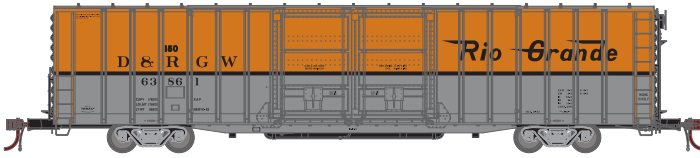

Rio Grande*

Era: 1967+

ATHG75885	DRGW #63861
ATHG75886	DRGW #63869
ATHG75887	DRGW #63877

Southern Railway

Era: Mid 1970's+

ATHG75888	SOU #17077
ATHG75889	SOU #17144
ATHG75890	SOU #17205

Louisville & Nashville

Era: Mid 1970's+

ATHG75891	L&N #105507
ATHG75892	L&N #105512
ATHG75893	L&N #105555

Cotton Belt*

Era: 1963 +

ATHG75894	SSW #62501
ATHG75895	SSW #62502
ATHG75896	SSW #62504

Western Pacific*

Era: Early 1970s+

ATHG75897	WP #3701
ATHG75898	WP #3707
ATHG75899	WP #3725

MODEL FEATURES:

- Fully detailed full cushion underframe
- Full underframe detail: air brake reservoir, control valve, and brake cylinder with plumbing and brake rod details
- Separate wireform grab irons, etched metal coupler platforms, and etched metal roofwalk
- 100-Ton roller bearing trucks with animated rotating bearing caps
- Coupler lift bars, trainline hoses, brake hoses, and hardware
- Machined metal wheels with RP25 contours operate on all popular brands of track
- Body-mounted, McHenry operating scale knuckle couplers
- Weighted for optimum performance
- Minimum radius: 18" — Recommended radius: 22"

PROTOTYPE AND BACKGROUND INFO:

During the 1960's, Ford Motor Company, Pullman Standard and Santa Fe pooled their resources to develop a standard boxcar to meet the transportation needs of automobile manufacturers in the United States. Delivered in 1965, the Pullman Standard auto parts boxcar is the most prolific example of this type of freight car. It ultimately changed the face of automobile manufacturing and rail transportation.