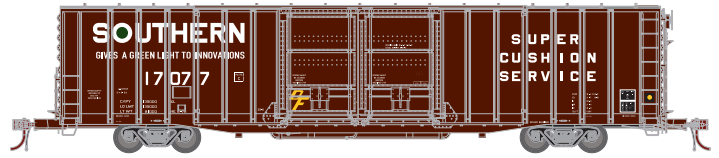

Rio Grande*

Era: 1967+

ATHG75885	DRGW #63861
ATHG75886	DRGW #63869
ATHG75887	DRGW #63877

Southern Railway

Era: Mid 1970's+

ATHG75888	SOU #17077
ATHG75889	SOU #17144
ATHG75890	SOU #17205

Louisville & Nashville

Era: Mid 1970's+

ATHG75891	L&N #105507
ATHG75892	L&N #105512
ATHG75893	L&N #105555

Cotton Belt*

Era: 1963 +

ATHG75894	SSW #62501
ATHG75895	SSW #62502
ATHG75896	SSW #62504

Western Pacific*

Era: Early 1970s+

ATHG75897	WP #3701
ATHG75898	WP #3707
ATHG75899	WP #3725

PROTOTYPE AND BACKGROUND INFO:

During the 1960's, Ford Motor Company, Pullman Standard and Santa Fe pooled their resources to develop a standard boxcar to meet the transportation needs of automobile manufacturers in the United States. Delivered in 1965, the Pullman Standard auto parts boxcar is the most prolific example of this type of freight car. It ultimately changed the face of automobile manufacturing and rail transportation.