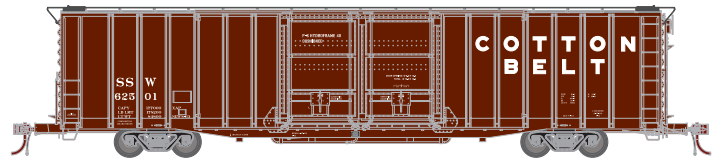

Rio Grande*

Era: 1967+

ATHG75885	DRGW #63861
ATHG75886	DRGW #63869
ATHG75887	DRGW #63877

Southern Railway

Era: Mid 1970's+

ATHG75888	SOU #17077
ATHG75889	SOU #17144
ATHG75890	SOU #17205

Louisville & Nashville

Era: Mid 1970's+

ATHG75891	L&N #105507
ATHG75892	L&N #105512
ATHG75893	L&N #105555

Cotton Belt*

Era: 1963 +

ATHG75894	SSW #62501
ATHG75895	SSW #62502
ATHG75896	SSW #62504

Western Pacific*

Era: Early 1970s+

ATHG75897	WP #3701
ATHG75898	WP #3707
ATHG75899	WP #3725

PROTOTYPE AND BACKGROUND INFO:

During the 1960's, Ford Motor Company, Pullman Standard and Santa Fe pooled their resources to develop a standard boxcar to meet the transportation needs of automobile manufacturers in the United States. Delivered in 1965, the Pullman Standard auto parts boxcar is the most prolific example of this type of freight car. It ultimately changed the face of automobile manufacturing and rail transportation.