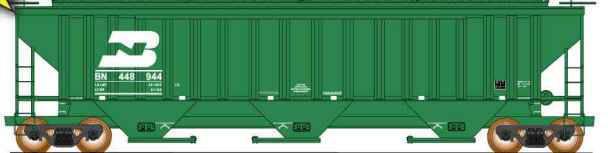

Burlington Northern w/ Stiffener (6 numbers)
Date: BLT 1-80

Car Numbers:								
HO	N	HO	N	HO	N			
-01	448944	-01	-02	448988	-02	-03	449060	-03
-04	449134	-04	-05	449265	-05	-06	449403	-06