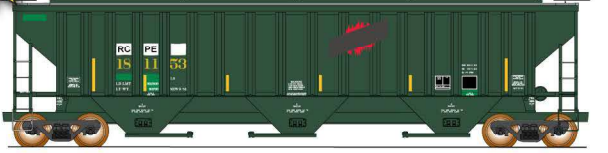

RCP&E - ex-CNW Patch (6 numbers)
Date: 3-81

Car Numbers:								
HO	N	HO	N	HO	N			
-01	181151	-01	-02	181153	-02	-03	181477	-03
-04	181876	-04	-05	181891	-05	-06	181939	-06

453125
HO
653125
N