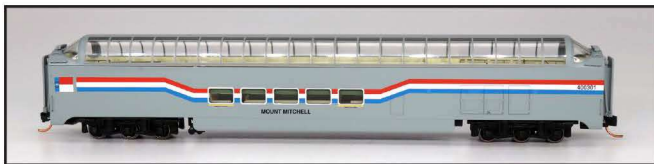

AMTRAK - PHASE 1 - N.C. DOT
(STOCK #CCS7110)

STOCK / CAR #
-01 400301 Mount Mitchell

This car is silver with a red, white, and blue stripe.