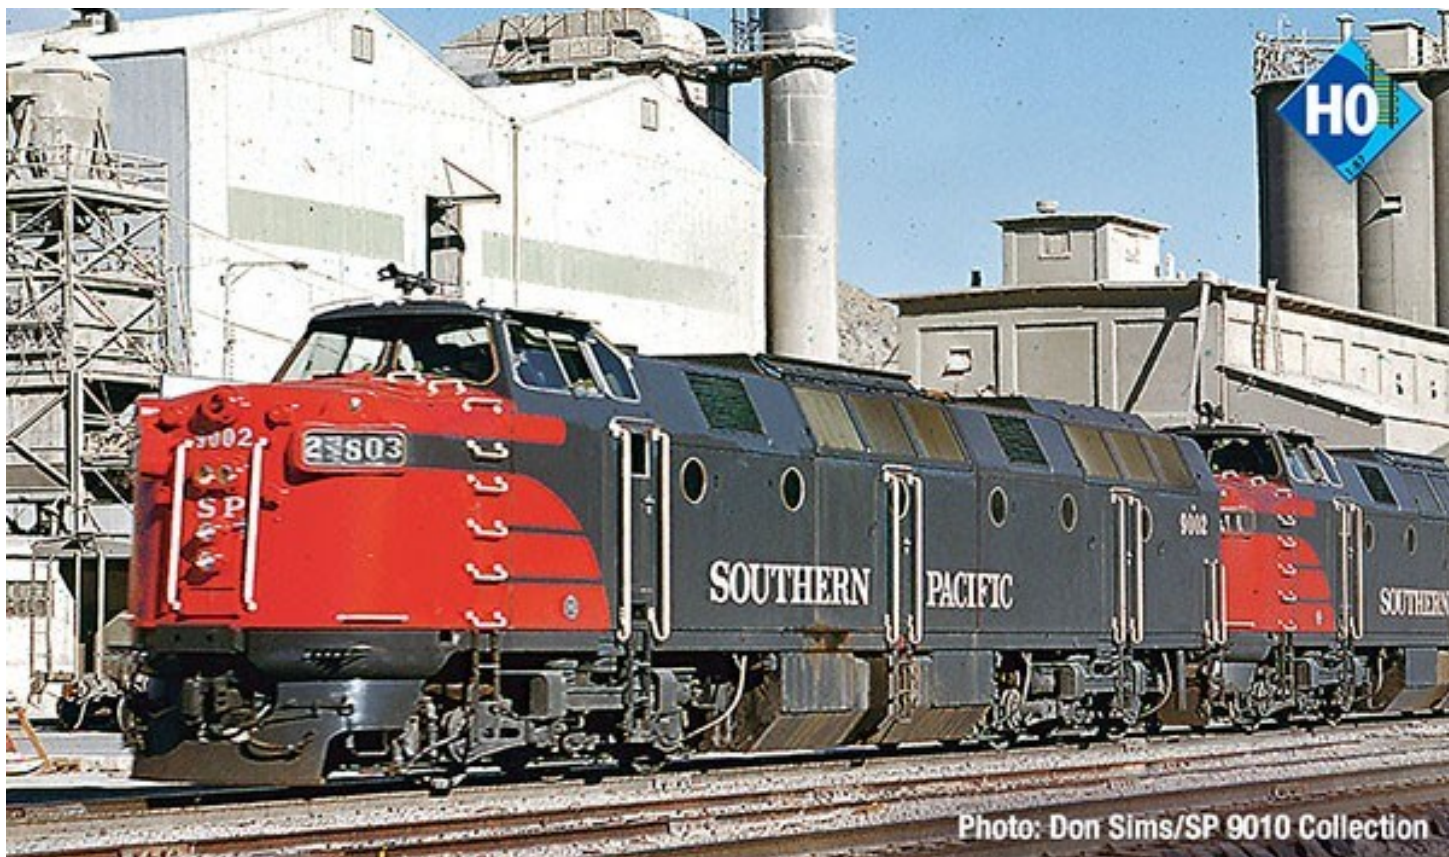

**SOMETHING WICKED  
THIS WAY COMES...**

**PIKO**  
America

**The ~~Ugly Beautiful~~ Definitely Different  
Krauss-Maffei ML4000 Diesel-Hydraulics  
from PIKO in HO-Scale. **Due Late 2023****

<b>Item #</b>	<b>Description</b>
<b>97440</b>	<b>SP 9000 As-Delivered, Non-Sound</b>
<b>97442</b>	<b>SP 9000 As-Delivered, DCC/Sound</b>
<b>97444</b>	<b>SP 9001 As-Delivered, Non-Sound</b>
<b>97445</b>	<b>SP 9001 As-Delivered, DCC/Sound</b>
<b>97447</b>	<b>SP 9002 As-Delivered, Non-Sound</b>
<b>97448</b>	<b>SP 9002 As-Delivered, DCC/Sound</b>

- RP25 Wheels
- Rugged, Silky-Smooth & Powerful PIKO Mechanism
- Time Period-Specific Details
- PIKO Knuckle Couplers
- PIKO TrainSound® Decoder on DCC/Sound Versions

**\$269.99 MSRP Non-Sound**  
**\$389.99 MSRP DCC/Sound**