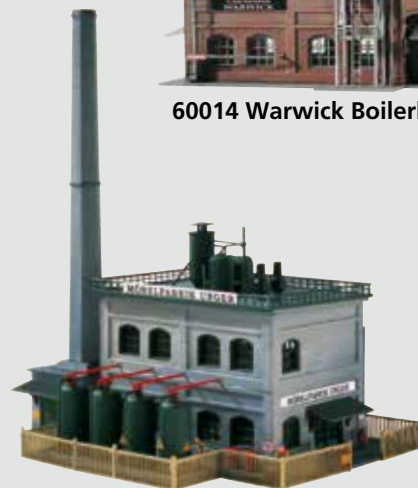

60029 Unger Furniture Factory

60016 Transformer Station

60022 Filling Station Office

60028 Temporary Railway Station

For dimensions and further details, see the full PIKO N-Scale Catalog.

HO-Scale Hobby Line Building Kits