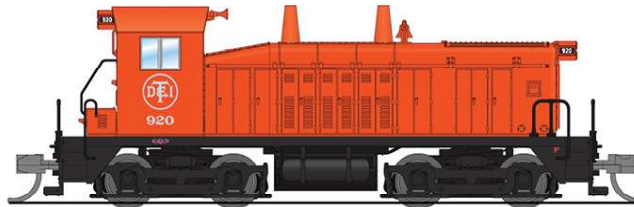

7514 EMD SW7, DT&I 920, Orange w/ Cab Monogram, Paragon4 Sound/DC/DCC, N
7515 EMD SW7, DT&I 923, Orange w/ Cab Monogram, Paragon4 Sound/DC/DCC, N