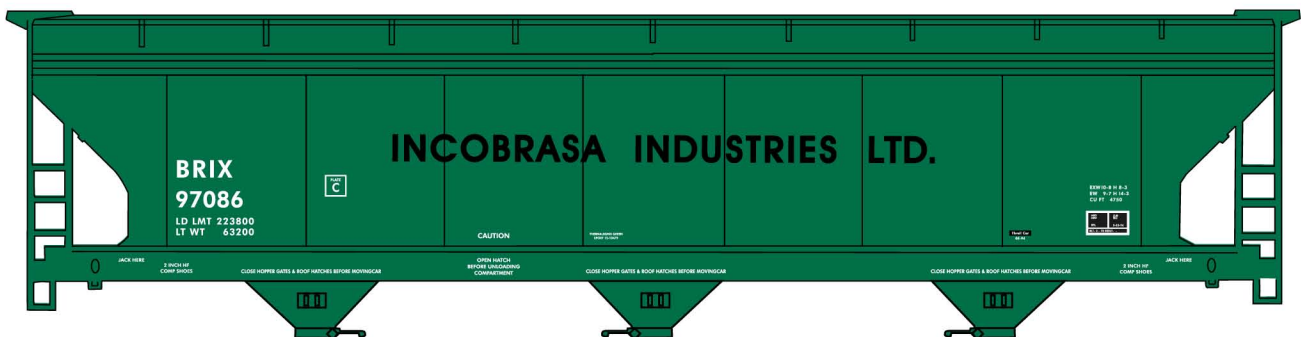

#8159 Railbox
 50' Exterior Post
 Steel Boxcar
 3-Car Set
 \$61.98 Retail

Railbox Singles
 available
 separately
#81591

Random
 from 3-Car Set
 \$20.98 Retail

#1717 Western Maryland 36' Double Sheath Wood Boxcar
 \$20.98 Retail

#2118 Incobrasa Industries ACF
 3-Bay Covered Hopper \$21.98 Retail