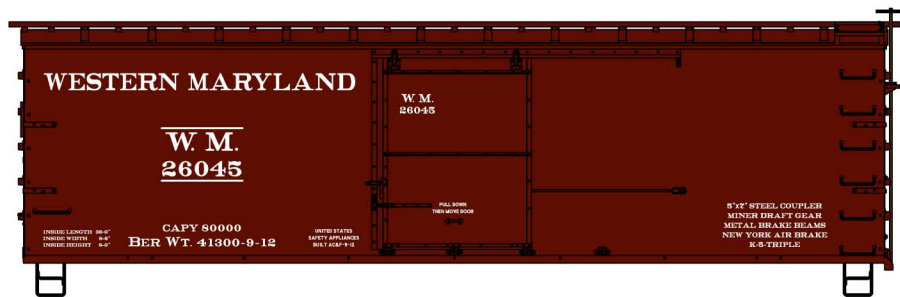

#8159 Railbox
 50' Exterior Post
 Steel Boxcar
 3-Car Set
 \$61.98 Retail

Railbox Singles
 available
 separately
#81591

Random
 from 3-Car Set
 \$20.98 Retail

#1717 Western Maryland 36' Double Sheath Wood Boxcar
 \$20.98 Retail