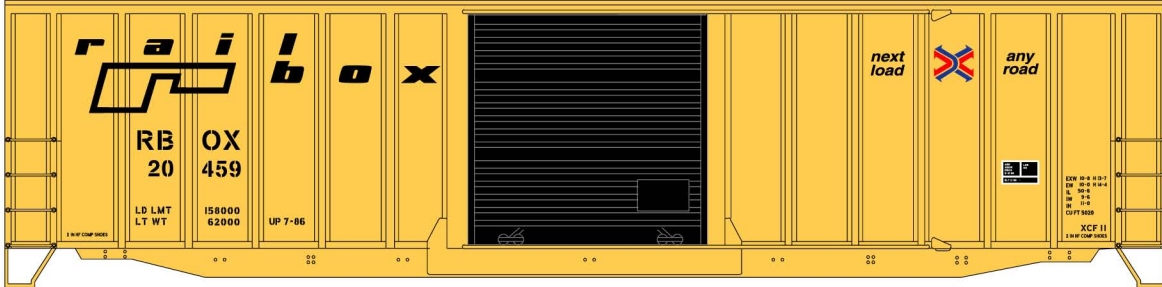

#8159 Railbox
 50' Exterior Post
 Steel Boxcar
 3-Car Set
 \$61.98 Retail

Railbox Singles
 available
 separately
#81591

Random
 from 3-Car Set
 \$20.98 Retail

#1717 Western Maryland 36' Double Sheath Wood Boxcar
 \$20.98 Retail

#2118 Incobrasa Industries ACF
 3-Bay Covered Hopper \$21.98 Retail