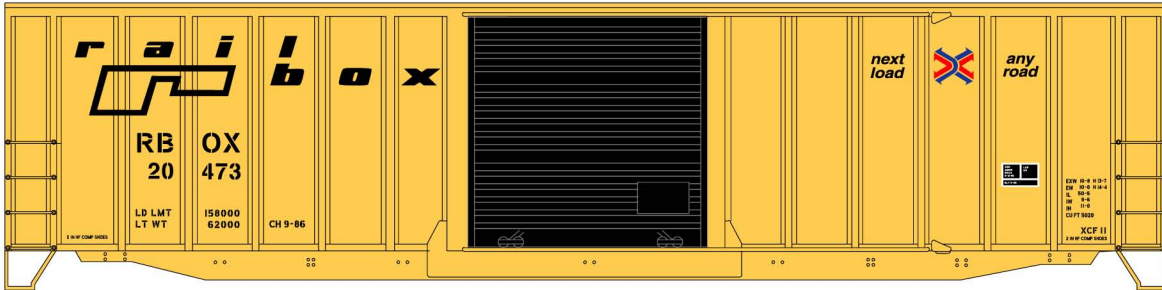

#8159 Railbox
 50' Exterior Post
 Steel Boxcar
 3-Car Set
 \$61.98 Retail

Railbox Singles
 available
 separately
#81591

Random
 from 3-Car Set
 \$20.98 Retail

#1717 Western Maryland 36' Double Sheath Wood Boxcar
 \$20.98 Retail

#2118 Incobrasa Industries ACF
 3-Bay Covered Hopper \$21.98 Retail