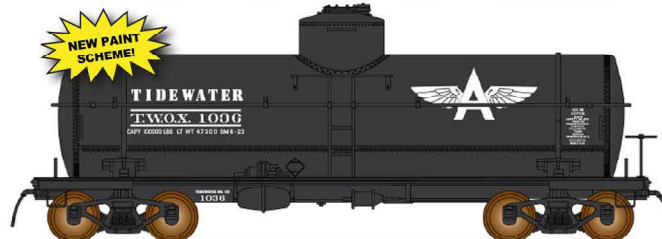

FINAL NOTICE!

HO
Scale

10,000 Gallon Tank Cars **ARE HEADED FOR PRODUCTION!**

MSRP:
\$42.95

This is your last opportunity to review & place advance reservations for these tank cars before the factory begins production, so double-check your advance reservation quantities today! **The deadline is March 31st!**

- #46201 - Shippers Car Line - SHPX
- #46202 - Gulf
- #46204 - United States Army
- #46207 - GATX
- #46219 - Shell Chemical Company
- #46220 - Gulf Oil - Repaint
- #46221 - Tidewater Associated Oil

Each Paint Scheme is available in multiple unique road numbers!