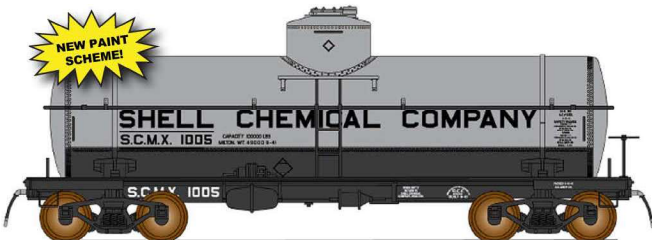

FINAL NOTICE!

HO
Scale

10,000 Gallon Tank Cars **ARE HEADED FOR PRODUCTION!**

MSRP:
\$42.95

This is your last opportunity to review & place advance reservations for these tank cars before the factory begins production, so double-check your advance reservation quantities today! **The deadline is March 31st!**

- #46201 - Shippers Car Line - SHPX
- #46202 - Gulf
- #46204 - United States Army
- #46207 - GATX
- #46219 - Shell Chemical Company
- #46220 - Gulf Oil - Repaint
- #46221 - Tidewater Associated Oil

Each Paint Scheme is available in multiple unique road numbers!