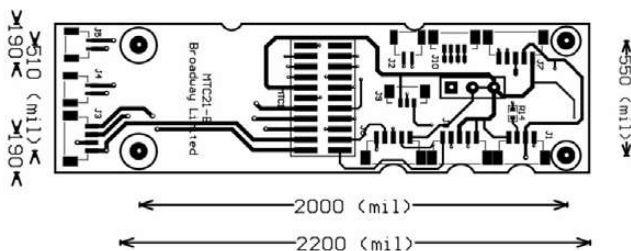

OFFICIAL PRODUCT

ANNOUNCEMENT

A NEW LINE OF HIGHLY DETAILED LOCOMOTIVES

STEALTH

DCC-READY LOCOMOTIVES

Broadway Limited is proud to reintroduce our Stealth series of locomotives. Our Stealth series provides customers with the ability to purchase highly detailed locomotives at a lower price. Stealth series locomotives are DCC-Ready, with the ability to install aftermarket decoders.

Since Stealth series locomotives are DCC-Ready, certain features will not be included. Stealth series locomotives will not include sound, DCC, or smoke units. Some lighting functions may be limited depending on the capability of the aftermarket decoder installed.

H0 Scale:

(H0 Scale MTC21 motherboard socket)

- Add a 21 pin decoder for DCC motor and light control.
- Add a 21 pin DCC sound decoder for DCC and sound.
- H0 Scale Stealth models will include an 8-ohm speaker already installed. (Except the H0 Scale SD40)

N Scale:

(N Scale Next18 Diesel motherboard)

- Add a Next18 Decoder for DCC, motor and light control
- Speakers will be included in N Scale stealth models