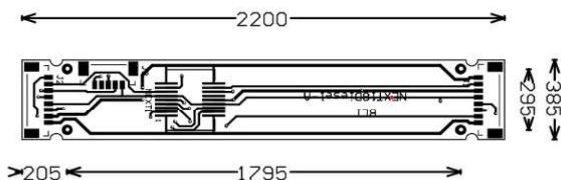

Since Stealth series locomotives are DCC-Ready, certain features will not be included. Stealth series locomotives will not include sound, DCC, or smoke units. Some lighting functions may be limited depending on the capability of the aftermarket decoder installed.

H0 Scale:

(H0 Scale MTC21 motherboard socket)

- Add a 21 pin decoder for DCC motor and light control.
- Add a 21 pin DCC sound decoder for DCC and sound.
- H0 Scale Stealth models will include an 8-ohm speaker already installed. (Except the H0 Scale SD40)

N Scale:

(N Scale Next18 Diesel motherboard)

- Add a Next18 Decoder for DCC, motor and light control
- Speakers will be included in N Scale stealth models