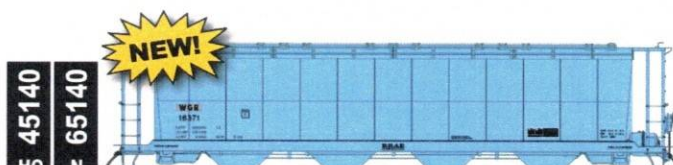

ALBX ex-Alberta ALNX

(6 numbers)

Date: NEW 2-81

HO & N Scale Car Numbers:

-01 396010 Norgienwold -02 396045 Yellowstone
-03 396215 County of Forty Mile -04 396217 Rocky Mountain House
-05 396261 Pelican Narrows -06 396329 County of Vermilion River

Mobil Grain ex-Saskatchewan

(6 numbers)

Date: NEW 4-81

HO & N Scale Car Numbers:

-01 397001 -02 397055
-03 397360 -04 625066
-05 625105 -06 625256

WGR - Light Blue - Patch

(6 numbers)

Date: NEW 5-80