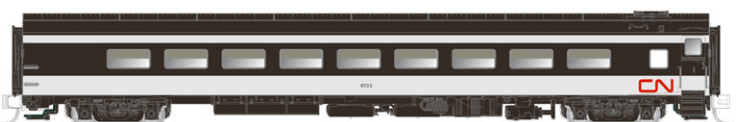

10-5 Sleeper
"Buckley Bay"

Baggage #9215

10-5 Sleeper
"Fortune Bay"

Coach #5466

E-Sleeper
"Enfield"

Dayniter #5703

E-Sleeper
"Endeavour"

Cafe-Bar-Lounge #2507