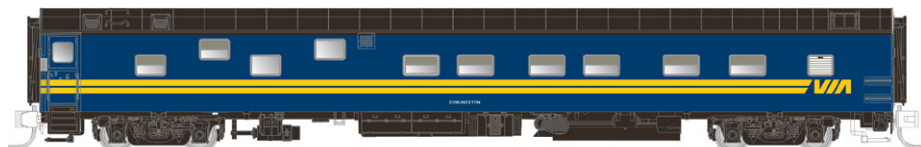

Fundraiser for the VIA Historical Association

Rapido supports preservation! We are proud to offer an exclusive N gauge model of the E- Sleeper "Edmundston", currently under restoration by the Via Historical Association. **100% of the sales** of our VIA E Sleeper model of "Edmundston" will be donated to the VIA Historical Association. Not a portion of the sales. Not a small part of the profits. **100% of the sales.** So please order yours today!