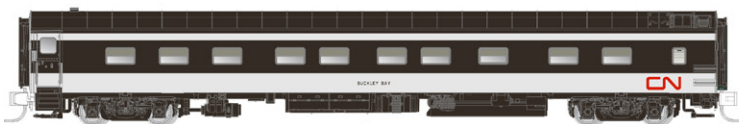

10-5 Sleeper
"Glance Bay"

Coach #5438

E-Sleeper
"Elmora"

Dayniter #5709

E-Sleeper
"Edwardsville"

Cafe-Bar-Lounge #2501

Item # Description
 550013 CNR - 1954 Scheme: 8-Car Set

This is a conditional announcement! Order by July 17th