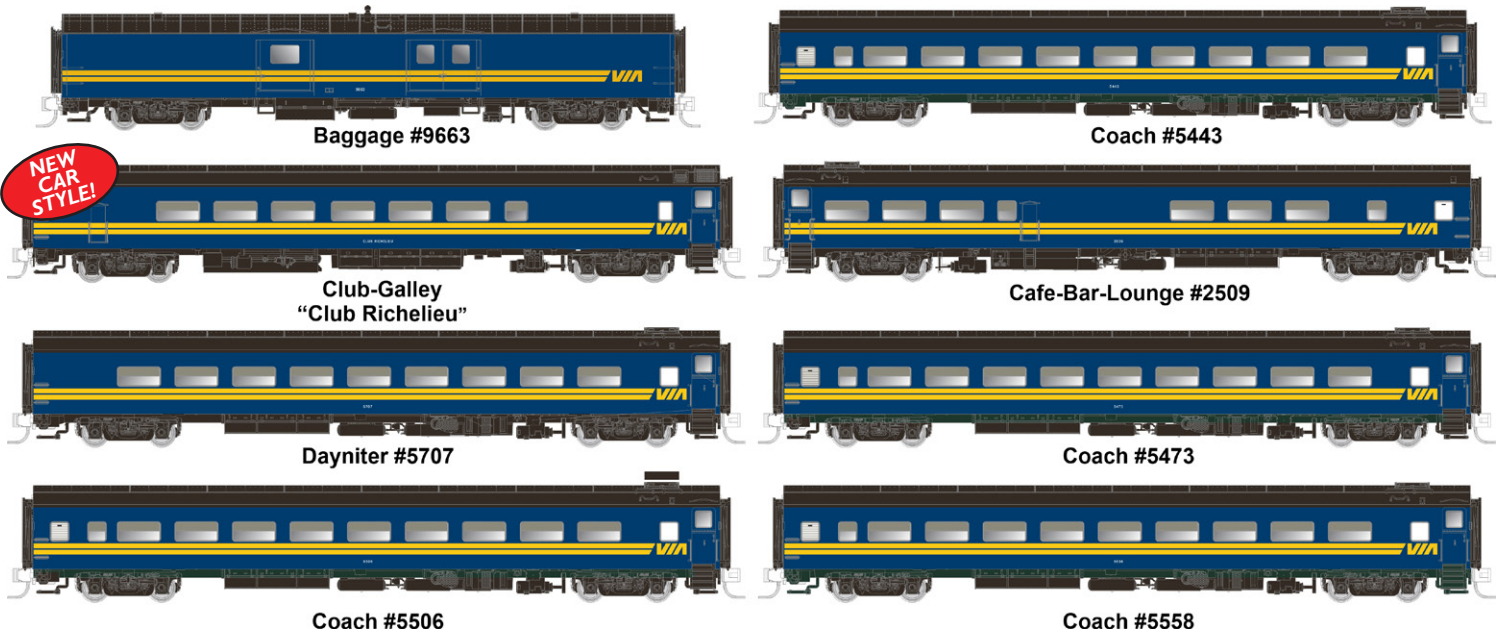

Store Name _____
 Phone Number _____

RAPIDO

THE RAPIDO

"The Rapido" 8-car Set

Each set includes 1 Baggage Car, 1 Club-Galley, 1 Dayniter, 1 Café-Bar-Lounge and 4 Coaches

MSRP: \$499.95 US - \$599.95 CANADIAN

Item #	Description
<input type="checkbox"/> 550011	CN - Wet Noodle Scheme: 8-Car Set

This is a conditional announcement! Order by July 17th XXXXXXXXXX

Item #	Description
<input type="checkbox"/> 550012	VIA Rail: 8-Car Set

"The Ocean" 8-car Passenger Set

Each set includes 1 Baggage Car, 2 Coaches, 1 Café-Bar-Lounge, 2 "Bay" Sleepers and 2 E-series Sleepers

MSRP: \$499.95 US - \$599.95 CANADIAN

10-5 Sleeper
"Hudson Bay"

Baggage #9276