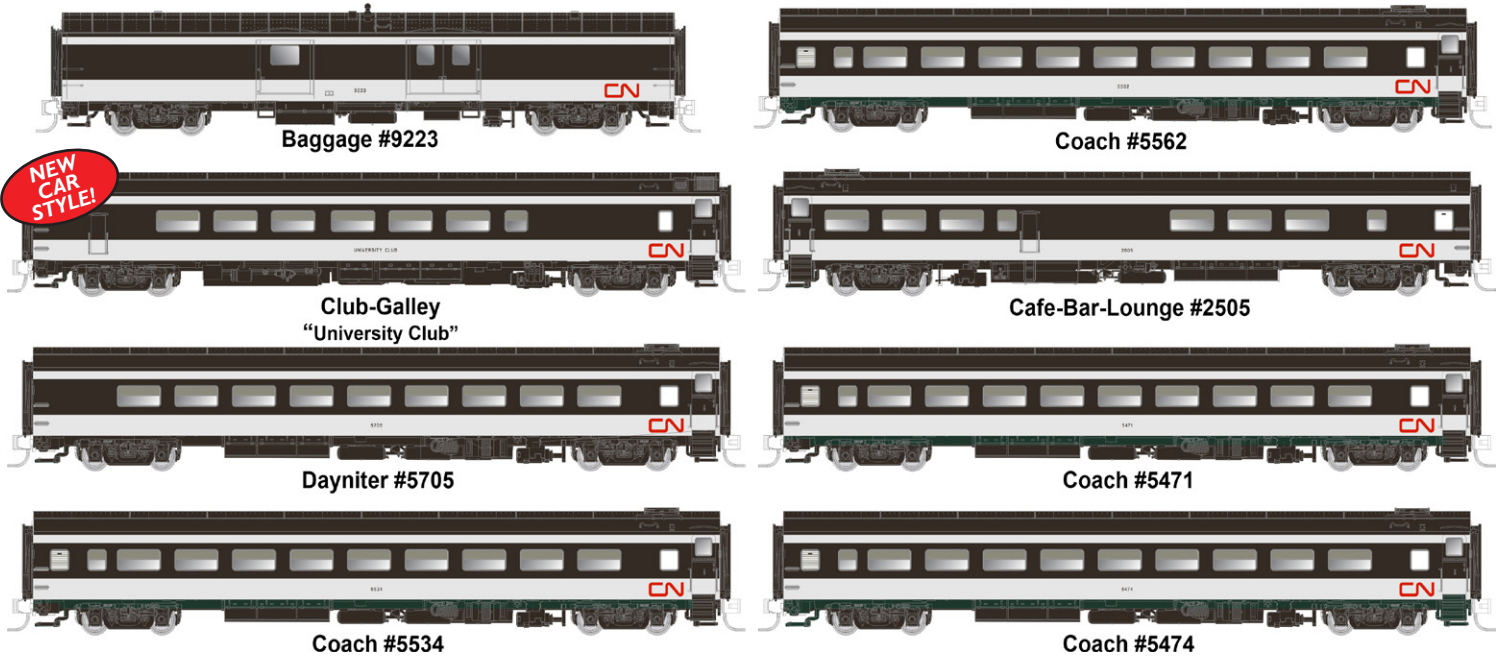

Store Name _____
 Phone Number _____

RAPIDO

THE RAPIDO

"The Rapido" 8-car Set

Each set includes 1 Baggage Car, 1 Club-Galley, 1 Dayniter, 1 Café-Bar-Lounge and 4 Coaches

MSRP: \$499.95 US - \$599.95 CANADIAN

Item #	Description
<input type="checkbox"/> 550011	CN - Wet Noodle Scheme: 8-Car Set

This is a conditional announcement! Order by July 17th XXXXXXXXXX

Item #	Description
<input type="checkbox"/> 550012	VIA Rail: 8-Car Set