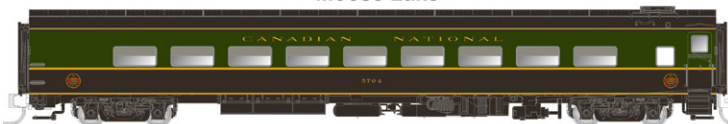

MSRP: \$499.95 US - \$599.95 CANADIAN

Baggage #9273

Coach #5458

Club-Galley
"Moose Lake"

Cafe-Bar-Lounge #2502

Dayniter #5704

Coach #5545

Coach #5445