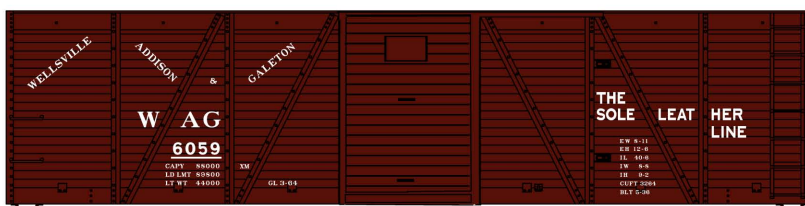

**#8161 Fruit Growers Express**  
 40' Wood Reefer  
 3-Car Set  
 \$64.98 Retail

*Fruit Growers Express reefers to be produced approximately Sept 2023*

**#81611 Fruit Growers Express Singles** (Random from 3-Car Set)  
 \$21.98 Retail

**#2589 Delaware & Hudson 2-Bay USRA Twin Hopper** \$19.98 Retail

**#3645 Milwaukee Road**  
 40' Double Door Steel Boxcar \$20.98 Retail

*Milwaukee Road boxcar, Delaware & Hudson Hopper and WAG 3-Car Set to be produced approximately August 2023*

**#8160 Wellsville Addison & Galeton**  
 Wood Boxcar  
 Steel Gondola  
 & Steel Boxcar  
 3-Car Set  
 \$61.98 Retail

**WAG Singles #81601 (Top)**  
 40' Wood Boxcar

**#81602 (Middle)**  
 41' Steel Gondola