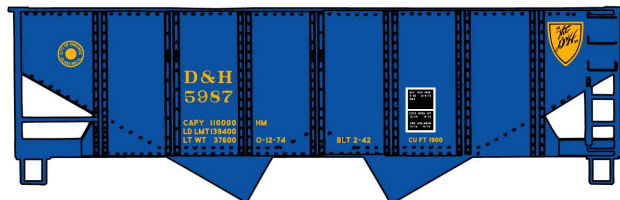

**#8161 Fruit Growers Express**  
 40' Wood Reefer  
 3-Car Set  
 \$64.98 Retail

*Fruit Growers Express reefers to be produced approximately Sept 2023*

**#81611 Fruit Growers Express Singles** (Random from 3-Car Set)  
 \$21.98 Retail

**#2589 Delaware & Hudson 2-Bay USRA Twin Hopper** \$19.98 Retail

**#3645 Milwaukee Road**  
 40' Double Door Steel Boxcar \$20.98 Retail

*Milwaukee Road boxcar, Delaware & Hudson Hopper and WAG 3-Car Set to be produced approximately August 2023*