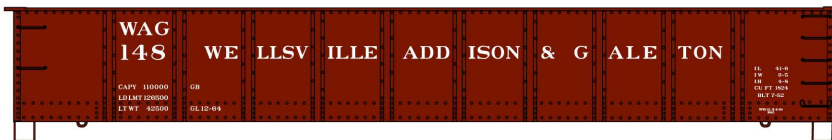

**#8161 Fruit Growers Express**  
 40' Wood Reefer  
 3-Car Set  
 \$64.98 Retail

*Fruit Growers Express reefers to be produced approximately Sept 2023*

**#81611 Fruit Growers Express Singles** (Random from 3-Car Set)  
 \$21.98 Retail

**#2589 Delaware & Hudson 2-Bay USRA Twin Hopper** \$19.98 Retail

**#3645 Milwaukee Road**  
 40' Double Door Steel Boxcar \$20.98 Retail

*Milwaukee Road boxcar, Delaware & Hudson Hopper and WAG 3-Car Set to be produced approximately August 2023*

**#8160 Wellsville Addison & Galeton**  
 Wood Boxcar  
 Steel Gondola  
 & Steel Boxcar  
 3-Car Set  
 \$61.98 Retail

**WAG Singles #81601 (Top)**  
 40' Wood Boxcar

**#81602 (Middle)**  
 41' Steel Gondola