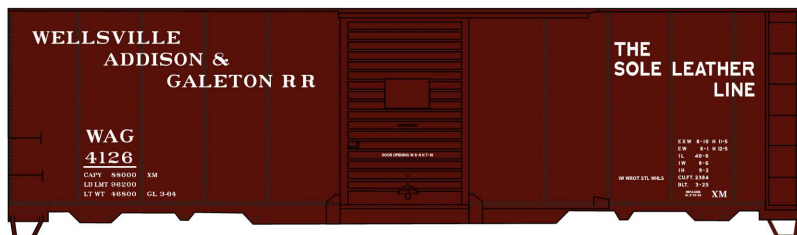

**#8161 Fruit Growers Express**  
 40' Wood Reefer  
 3-Car Set  
 \$64.98 Retail

*Fruit Growers Express reefers to be produced approximately Sept 2023*

**#81611 Fruit Growers Express Singles** (Random from 3-Car Set)  
 \$21.98 Retail

**#2589 Delaware & Hudson 2-Bay USRA Twin Hopper** \$19.98 Retail

**#3645 Milwaukee Road**  
 40' Double Door Steel Boxcar \$20.98 Retail

*Milwaukee Road boxcar, Delaware & Hudson Hopper and WAG 3-Car Set to be produced approximately August 2023*

**#8160 Wellsville Addison & Galeton**  
 Wood Boxcar  
 Steel Gondola  
 & Steel Boxcar  
 3-Car Set  
 \$61.98 Retail

**WAG Singles #81601 (Top)**  
 40' Wood Boxcar

**#81602 (Middle)**  
 41' Steel Gondola