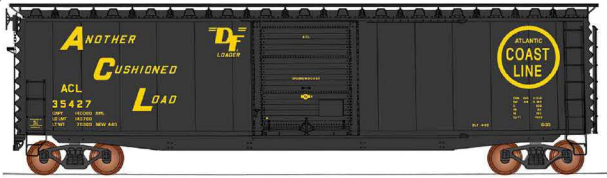

HO SCALE
 FULLY ASSEMBLED MODELS

Items will start shipping the week of April 24th!

**PS-1 50' SINGLE DOOR BOXCARS WITH
 NEW CUSHION UNDERFRAMES**

Features: Sharp Painting and Lettering, Etched Metal Roofwalk or No Roofwalk Per Prototype, 33"
 InterMountain Precision Metal Wheelsets and Metal Knuckle Couplers.
Suggested Retail Price: \$42.95

NEW!

**ATLANTIC COAST LINE
 (STOCK #45950)**

These boxcars are black with yellow lettering.

- Date: BLT 4-63
 STOCK / CAR #
- 01 35427
 - 02 35562
 - 03 35594
 - 04 35671
 - 05 35684
 - 06 35687

NEW!

**DETROIT, TOLEDO & IRONTON
 STOCK #45951)**

These boxcars are green with black lettering.

- Date: BLT 4-62
 STOCK / CAR #
- 01 18008
 - 02 18050
 - 03 18054
 - 04 18067
 - 05 18077
 - 06 18082

NEW!

**MISSOURI ILLINOIS
 (STOCK #45952)**

These boxcars are brown with white lettering.