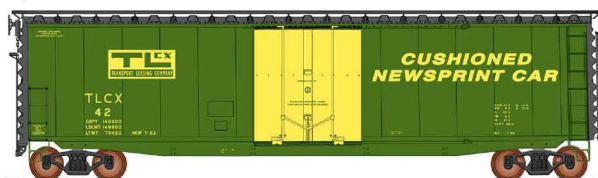

NEW!

**ATLANTIC COAST LINE
 (STOCK #45950)**

These boxcars are black with yellow lettering.

- Date: BLT 4-63
 STOCK / CAR #
- 01 35427
 - 02 35562
 - 03 35594
 - 04 35671
 - 05 35684
 - 06 35687

NEW!

**DETROIT, TOLEDO & IRONTON
 STOCK #45951)**

These boxcars are green with black lettering.

- Date: BLT 4-62
 STOCK / CAR #
- 01 18008
 - 02 18050
 - 03 18054
 - 04 18067
 - 05 18077
 - 06 18082

NEW!

**MISSOURI ILLINOIS
 (STOCK #45952)**

These boxcars are brown with white lettering.

- Date: BLT 5-62
 STOCK / CAR #
- 01 250412
 - 02 250475
 - 03 250476
 - 04 250503
 - 05 250512
 - 06 250522

NEW!

**NEW HAVEN
 (STOCK #45953)**

These boxcars are boxcar red with white lettering.
 The door & ladders are black.

- Date: BLT 1-65
 STOCK / CAR #
- 01 40600
 - 02 40601
 - 03 40602
 - 04 40603
 - 05 40604
 - 06 40605

NEW!

**TRANSPORT LEASING - TLCX
 (STOCK #45954)**

These boxcars are green with yellow lettering. The door is also yellow.