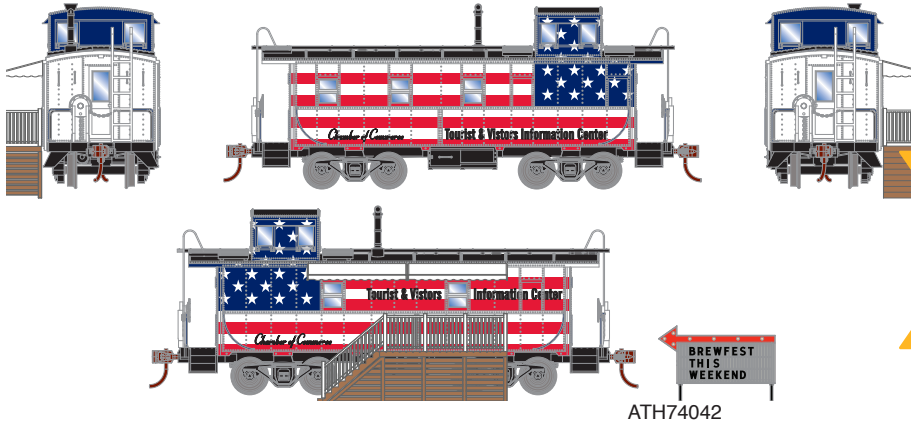

Chamber of Commerce

ATH74042

FEATURING

- Lit dual-sided reader board sign ($39.99 value)
- Painted stairs and service platform
- Two painted awnings

All Road Names

MODEL FEATURES:

1. Newly tooled details
   - Decorated menu boards
   - Awnings (two included on Chamber of Commerce Caboose)
   - Lit barn or bell style exterior lights (Not included on Chamber of Commerce Caboose)
   - Clear windows
   - Highly-detailed, injection-molded body
   - Painted and printed for realistic decoration
   - Fine end handrails and ladders
   - Industrial kitchen exhaust vent
   - Stairs and platform for service through caboose side windows
   - Lit dual-sided reader board sign
   - Separately applied smoke jack and brake wheel
   - Machined metal wheels
   - Barber or Bettendorf Swing Motion caboose truck per prototype
   - Intended for static display as a scenery item
2. Requires accessory power supply to power caboose and reader board lights

PROTOTYPE SPECIFIC INFORMATION

As railroads retired their fleet of cabooses, they went on to find new life and new purposes. Many ambitious entrepreneurs played off the iconic role of the caboose to craft unique and memorable eateries. As many towns were steeped in railroad tradition, municipalities had interest in preserving their connection to the railroad with many examples serving as tourist information centers and Chambers of Commerce.

The platform and reader board are separate pieces that can be positioned as needed around scenery elements. Lighting elements require an accessory power supply and can be connected with the 2-pin JST connectors, or they can be independently wired and modified to operate on 3VDC.

$84.99 3-PIECE SET

Orders Due: 06.30.23

ETA: OCTOBER 2024