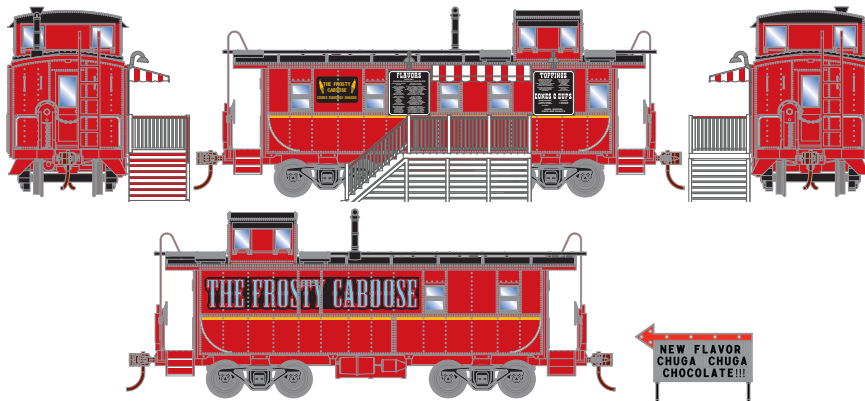

# Concession Cupola Caboose Set

HO

## The Frosty Caboose

ATH74039

### FEATURING

- Lit dual-sided reader board sign (\$39.99 value)
- Lit barn style exterior lights
- Painted stairs and service platform

### FEATURING

- Lit dual-sided reader board sign (\$39.99 value)
- Lit bell style exterior lights
- Painted stairs and service platform
- Industrial kitchen exhaust vent