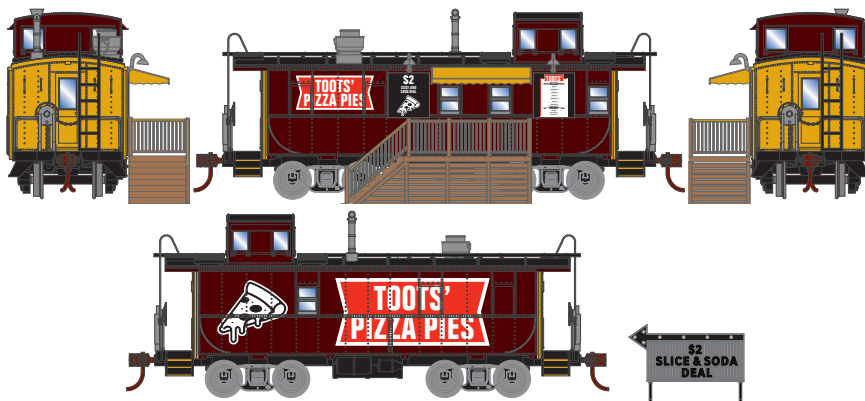

Toots' Pizza Pies

ATH74041

FEATURING

- Lit dual-sided reader board sign ($39.99 value)
- Lit barn style exterior lights
- Painted stairs and service platform
- Industrial kitchen exhaust vent

$84.99 3-PIECE SET

Orders Due: 06.30.23

ETA: OCTOBER 2024