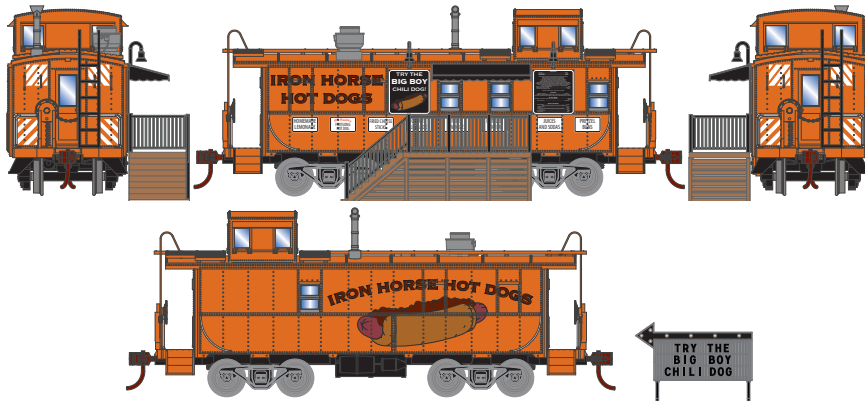

## The Frosty Caboose

ATH74039

### FEATURING

- Lit dual-sided reader board sign (\$39.99 value)
- Lit barn style exterior lights
- Painted stairs and service platform

## Iron Horse Hot Dogs

ATH74040

### FEATURING

- Lit dual-sided reader board sign (\$39.99 value)
- Lit bell style exterior lights
- Painted stairs and service platform
- Industrial kitchen exhaust vent