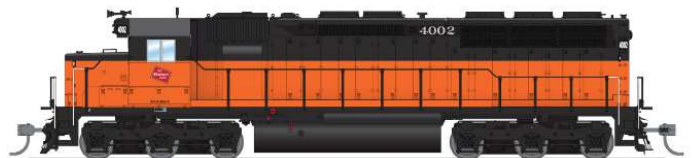

7938 EMD SD45, MILW 4002, Delivery Scheme, Paragon4 Sound/DC/DCC, HO
7939 EMD SD45, MILW 4007, Delivery Scheme, Paragon4 Sound/DC/DCC, HO