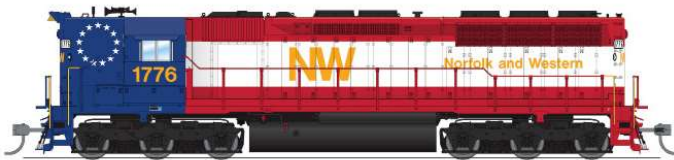

## EMD SD45, HO

MSRP: \$ 269.99 ~~289.99~~

Announced: 05-26-23

ARRIVING: December 2023

ORDER BY: **08/31/2023**

For full features and details, click to:

<https://www.broadway-limited.com/stealthemdsd45ho.aspx>