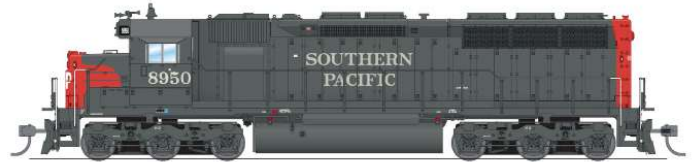

9008 EMD SD45, SP 8950, Bloody Nose, No-Sound/DCC-Ready, HO