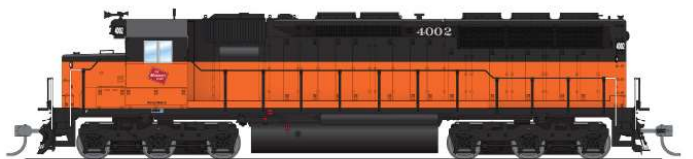

9004 EMD SD45, MILW 4002, Delivery Scheme, No-Sound/DCC-Ready, HO