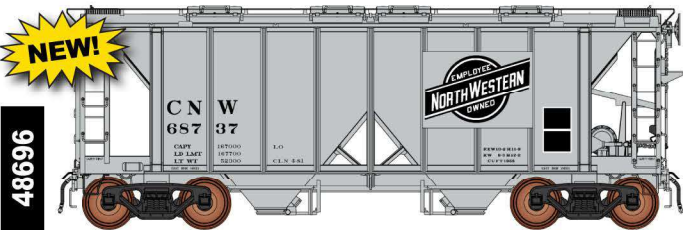

48696

C&NW - Gray w/ Placard (6 numbers)

Date: CLN 4-81

Car Numbers:
-01 68315 -02 68421
-03 68583 -04 68737
-05 68849 -06 68905