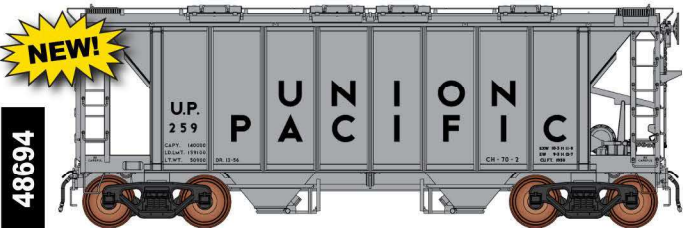

48694

Union Pacific - Large Lettering (6 numbers)

Date: DR 12-56

Car Numbers:
-01 107 -02 230
-03 259 -04 345
-05 428 -06 492