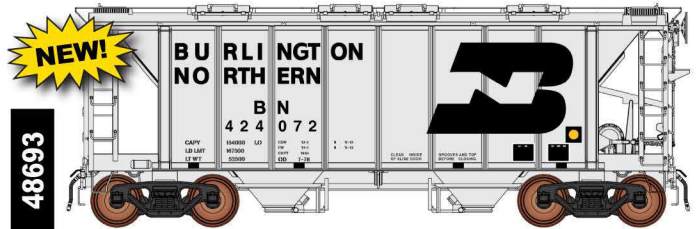

1958 Cu. Ft. Covered 2-Bay Hoppers

Announced: May 26 Reservations Due By: July 31

Features: Etched Metal Roofwalk, All Wire Grab Irons, Wire Brake Rigging, Laser Sharp Painting and Lettering, Six Road Numbers, 33" Metal Wheelsets and equipped with Kadee® Scale Size Couplers.

List: \$48.95

48692

Illinois Central Gulf - Gray (6 numbers)

Date: 8-51

Car Numbers:
-01 700004 -02 700038
-03 700085 -04 700126
-05 700193 -06 700211

48693

Burlington Northern (6 numbers)

- Closed Sides
Date: OD 7-78