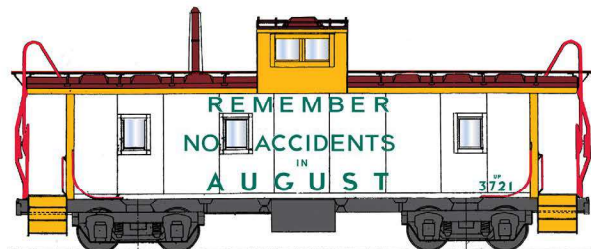

UNION PACIFIC CABOOSES

Features: Finely Molded Parts, wire and etched metal parts, metal wheelsets and metal knuckle couplers. Cars are not illuminated.

Suggested Retail Price: \$59.95

Re-Release!

UNION PACIFIC - SLOGANS (STOCK #CCS1065)

These cabooses are yellow with red roofs and lettering. The slogans are black & white.

STOCK / CAR #

- 01 25007 - "I Follow The Leader" - CA-3
- 02 25089 - "Go Big Train" - CA-3
- 03 25117 - "Put it Here - We'll get it There" - CA-4
- 04 25121 - "The Great American Car Pull" - CA-4

UNION PACIFIC - YELLOW (EARLY) (STOCK #CCS1066)

These cabooses are yellow with red roofs and lettering.

STOCK / CAR #

- 17 3737 - CA-3
- 18 3758 - CA-3
- 19 3841 - CA-4
- 20 3892 - CA-4

UNION PACIFIC - YELLOW (LATE) (STOCK #CCS1067)

These cabooses are yellow with red roofs and lettering.

STOCK / CAR #

- 17 25020 - CA-3
- 18 25077 - CA-3
- 19 25125 - CA-4
- 20 25176 - CA-4

UNION PACIFIC - WHITE SIDES - EARLY SAFETY SLOGANS (STOCK #CCS1068)