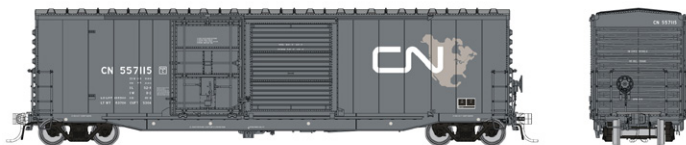

Canadian National - North America

Car Number: 557115

- ☐ Item # 173005 - Single Car