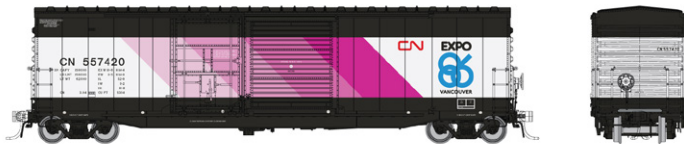

Canadian National - Expo 86 / 2-Pack

Car Numbers: 557417 and 557420

- ☐ Item # 173004 - 2-pack