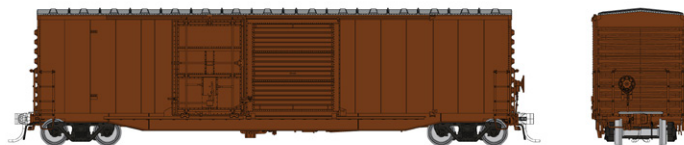

Boxcar Red/Unlettered

- ☐ Item # 173099 - Single Car