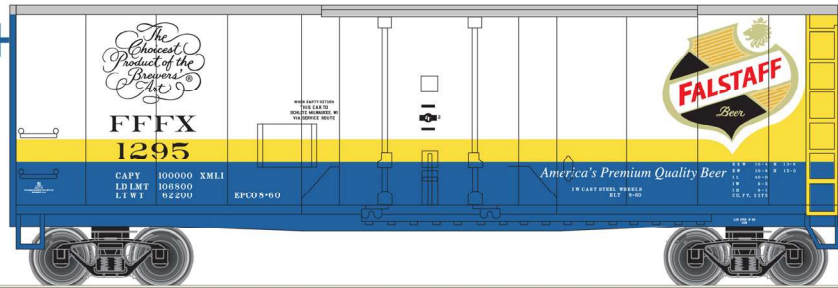

HO
SCALE

ATLAS TRAINMAN® HO 40' PLUG DOOR BOX CAR

Product Info: <https://shop.atlasrr.com/d-699-june-2023-ho-pre-orders.aspx>

**ALL NEW
PAINT
SCHEMES**

Falstaff