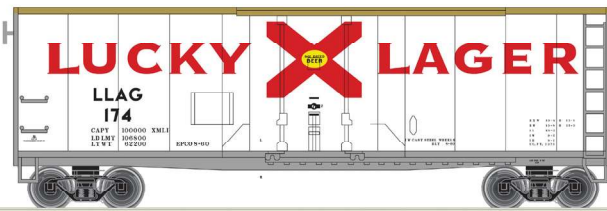

HO
SCALE

ATLAS TRAINMAN® HO 40' PLUG DOOR BOX CAR

Product Info: <https://shop.atlasrr.com/d-699-june-2023-ho-pre-orders.aspx>

**ALL NEW
PAINT
SCHEMES**