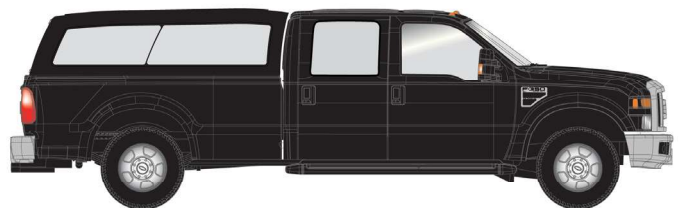

Black w/ Cap