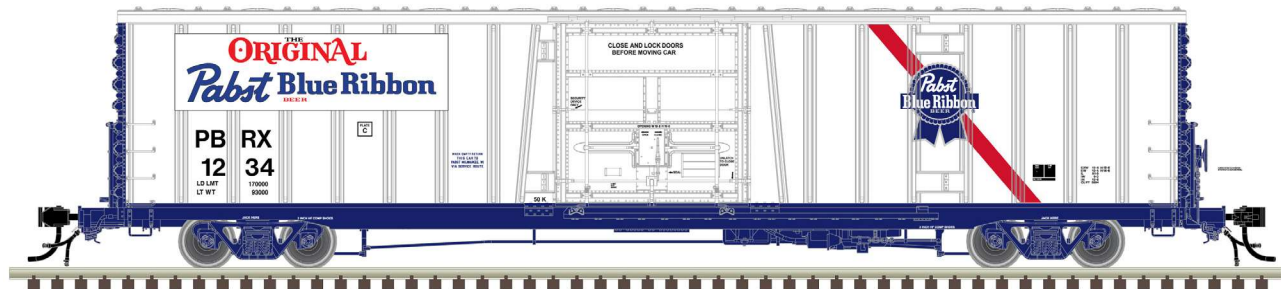

Pabst Blue Ribbon