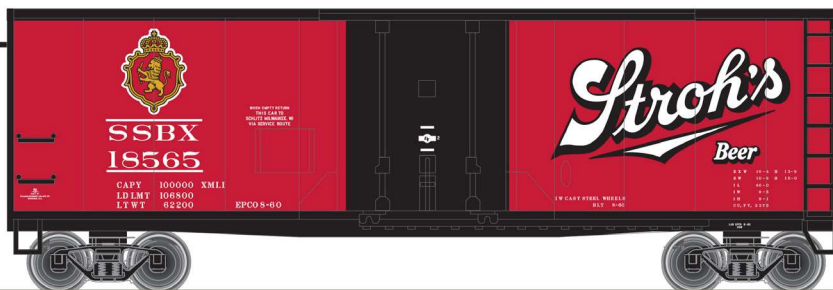

Product Info: <https://shop.atlasrr.com/d-699-june-2023-ho-pre-orders.aspx>

**ALL NEW
PAINT
SCHEMES**

Falstaff

Lucky Lager

Old Milwaukee

Pabst Blue Ribbon

Pearl Lager

Stroh's