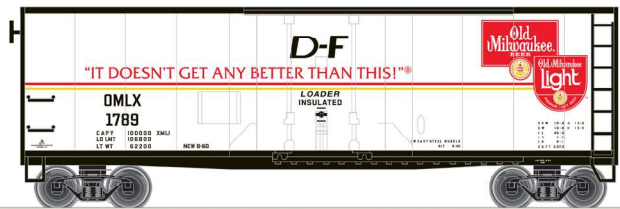

Product Info: <https://shop.atlasrr.com/d-699-june-2023-ho-pre-orders.aspx>

**ALL NEW
PAINT
SCHEMES**

Falstaff

Lucky Lager

Old Milwaukee

Pabst Blue Ribbon

Pearl Lager

Stroh's