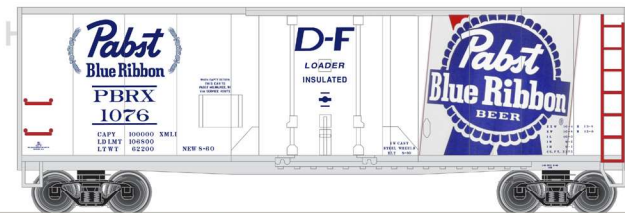

Product Info: <https://shop.atlasrr.com/d-699-june-2023-ho-pre-orders.aspx>

**ALL NEW
PAINT
SCHEMES**

Falstaff

Lucky Lager

Old Milwaukee

Pabst Blue Ribbon

Pearl Lager

Stroh's