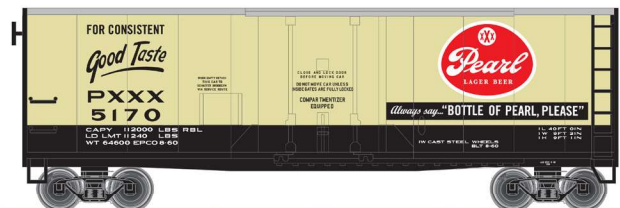

Product Info: <https://shop.atlasrr.com/d-699-june-2023-ho-pre-orders.aspx>

**ALL NEW
PAINT
SCHEMES**

Falstaff

Lucky Lager

Old Milwaukee

Pabst Blue Ribbon

Pearl Lager

Stroh's