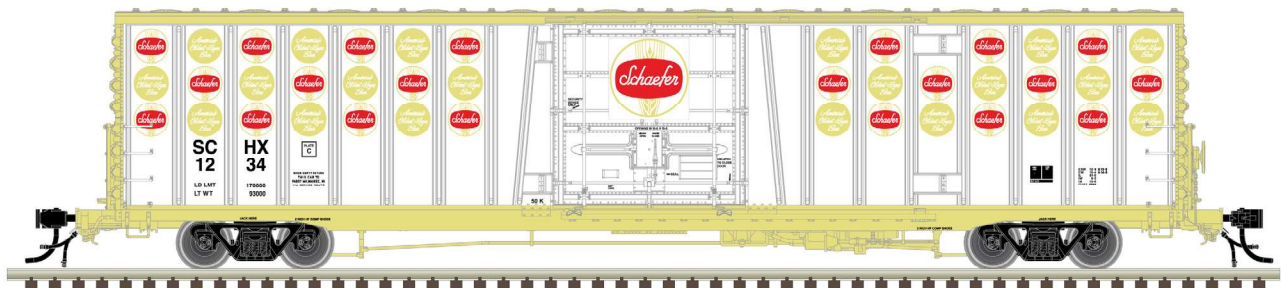

Schaefer

Atlas Model Railroad Co., Inc. • 378 Florence Ave., Hillside, NJ 07205 • USA • ph: 908-687-0880 • fax: 908-687-8857 • shop.atlasrr.com