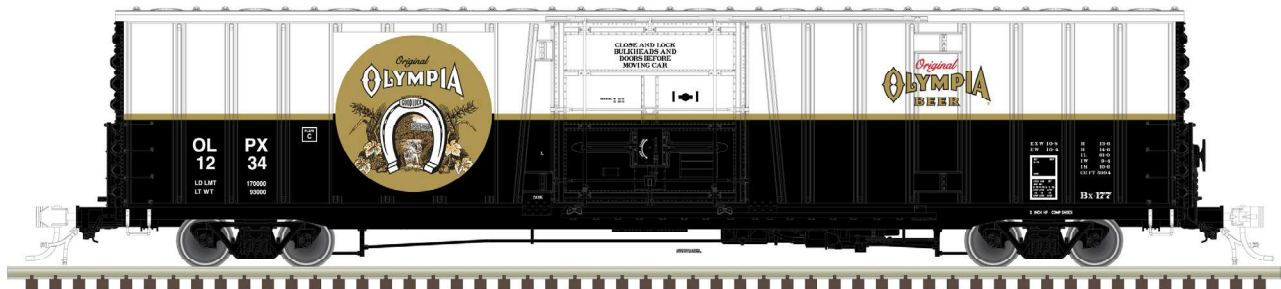

PRE-ORDER ANNOUNCEMENTS - JUNE 2023

GUARANTEED PRE-ORDER DUE DATE: WEDNESDAY AUGUST 2ND 2023

HO SCALE

ATLAS MASTER® HO BX-177 BOX CAR

ALL NEW PAINT SCHEMES

Product Info: <https://shop.atlasrr.com/d-699-june-2023-ho-pre-orders.aspx>

Olympia

Atlas Model Railroad Co., Inc. • 378 Florence Ave., Hillside, NJ 07205 • USA • ph: 908-687-0880 • fax: 908-687-8857 • shop.atlasrr.com