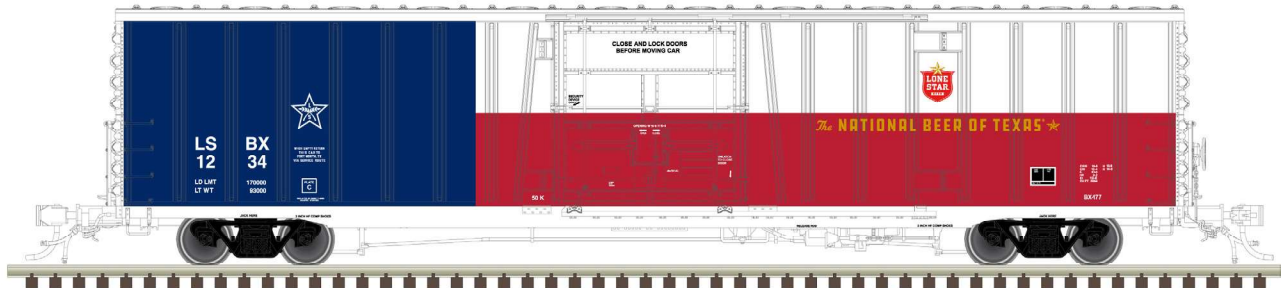

PRE-ORDER ANNOUNCEMENTS - JUNE 2023

GUARANTEED PRE-ORDER DUE DATE: WEDNESDAY AUGUST 2ND 2023

HO SCALE

ATLAS MASTER® HO BX-177 BOX CAR

ALL NEW PAINT SCHEMES

Product Info: <https://shop.atlasrr.com/d-699-june-2023-ho-pre-orders.aspx>

Lone Star