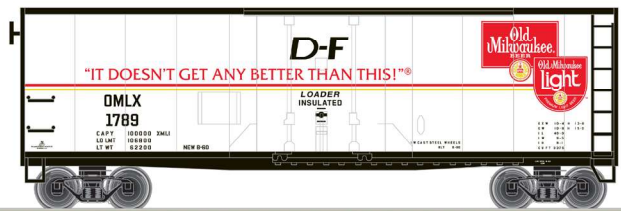

**ATLAS TRAINMAN® N 40' PLUG DOOR BOX CAR**

Product Info: <https://shop.atlasrr.com/d-700-june-2023-n-pre-orders.aspx>

**ALL NEW  
PAINT  
SCHEMES**

Falstaff

Lucky Lager

Old Milwaukee

Pabst Blue Ribbon

Pearl Lager