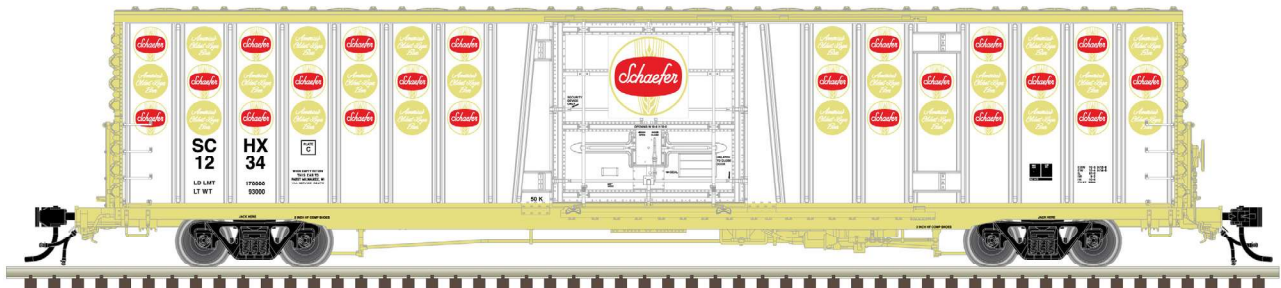

This Atlas Trainman model is based upon the typical RBL class of insulated box cars that were used to carry goods that required protection from extremes of temperature, but not refrigeration. Plug-style doors were normally used to ensure a tight seal in the insulation. Designed for transport of both perishables and large loads, plug doors allowed box cars to be sealed from outside dust and dirt. These Atlas Trainman units are painstakingly designed to provide many hours of optimum, smooth performance and hours of modeling enjoyment.

N  
SCALE

**ATLAS MASTER® N BX-177 BOX CAR**

ALL NEW  
PAINT  
SCHEMES

Product Info: <https://shop.atlasrr.com/d-700-june-2023-n-pre-orders.aspx>

Lone Star

Olympia

Pabst Blue Ribbon

Schaefer

Custom-built by ATSF in 1975, a total of 500 BX-177 boxcars were built at Santa Fe's car shops in Topeka, KS. Measuring 61'6" in length (66' 1/2" over the strikers), this icon of beer transportation has proven invaluable to the Santa Fe and then the BNSF. With over 40 years in service and a dozen plus paint schemes between Santa Fe and BNSF, these boxcars are still serving major breweries with pride.