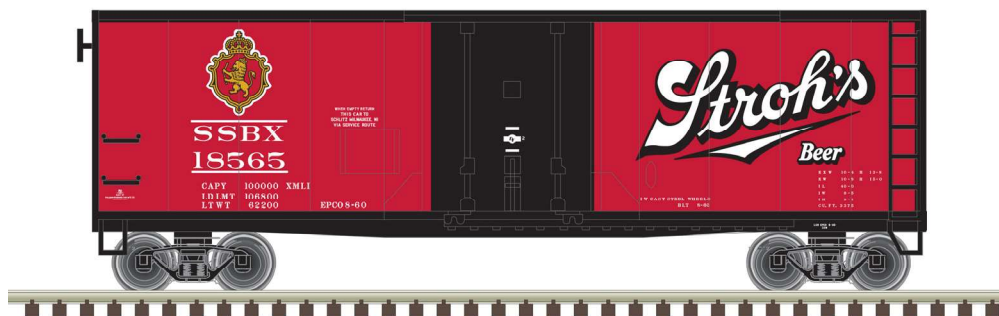

**ATLAS TRAINMAN® N 40' PLUG DOOR BOX CAR**

Product Info: <https://shop.atlasrr.com/d-700-june-2023-n-pre-orders.aspx>

**ALL NEW  
PAINT  
SCHEMES**

Falstaff

Lucky Lager

Old Milwaukee

Pabst Blue Ribbon

Pearl Lager