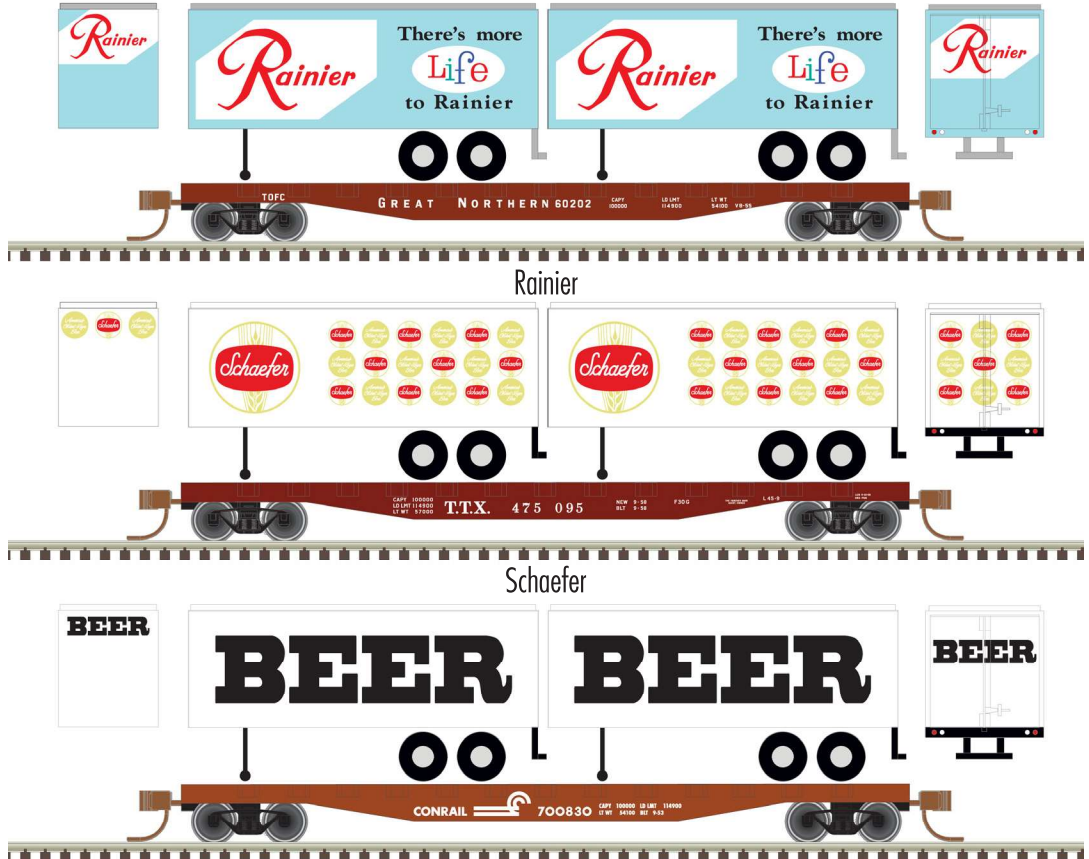

N  
SCALE

ATLAS TRAINMAN® N 50' FLAT CAR WITH TWO TRAILERS

ALL NEW  
PAINT  
SCHEMES

Product Info: <https://shop.atlasrr.com/d-700-june-2023-n-pre-orders.aspx>

Ballantine

Falstaff

Hoffman

Old Milwaukee

**Features:**

- AccuMate® couplers
- Decorated with colorful fantasy paint schemes

AccuMate® couplers are made under license from AccuRail, Inc.

Starting as far back as the late 1920's railroads began to "piggyback" over-the-road truck trailers on general service flatcars for customers. General Service flatcars were equipped with a combination of rub rails, jack connections, integral or detachable bridge plates, and "5th wheel" mounts, and could carry either pairs of short trailers or a single 40' trailer. The Atlas 50' Flatcar with Trailers is typical of the general service flatcar conversions that ran from the 1940s through the 1970s.