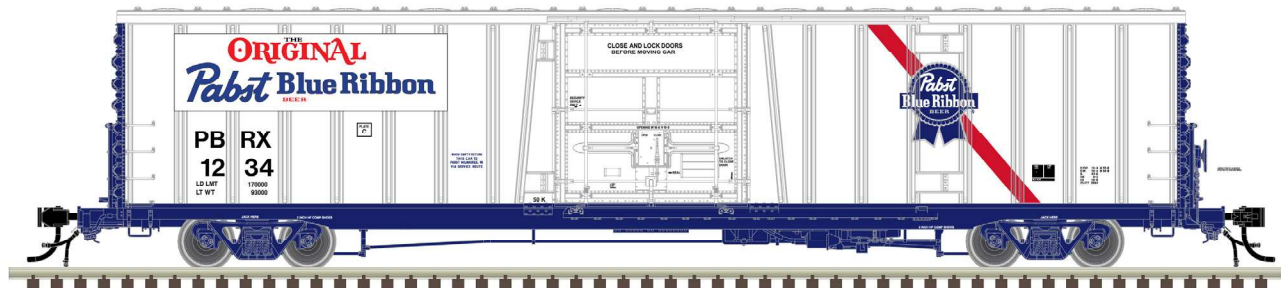

Pabst Blue Ribbon