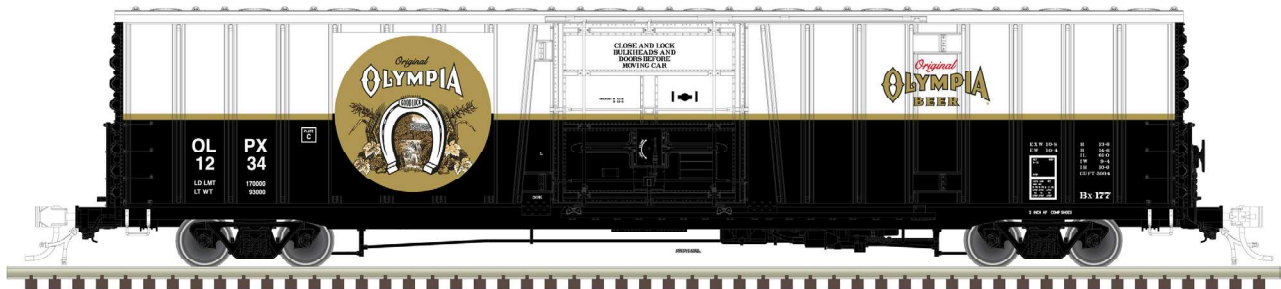

N  
SCALE

**ATLAS MASTER® N BX-177 BOX CAR**

ALL NEW  
PAINT  
SCHEMES

Product Info: <https://shop.atlasrr.com/d-700-june-2023-n-pre-orders.aspx>

Lone Star

Olympia

Pabst Blue Ribbon

Schaefer

Custom-built by ATSF in 1975, a total of 500 BX-177 boxcars were built at Santa Fe's car shops in Topeka, KS. Measuring 61'6" in length (66' 1/2" over the strikers), this icon of beer transportation has proven invaluable to the Santa Fe and then the BNSF. With over 40 years in service and a dozen plus paint schemes between Santa Fe and BNSF, these boxcars are still serving major breweries with pride.