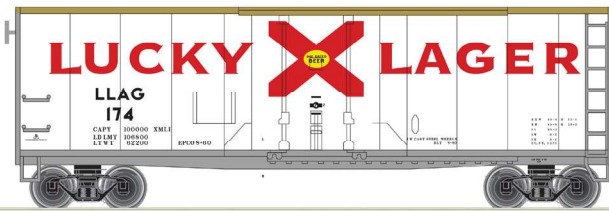

**ATLAS TRAINMAN® N 40' PLUG DOOR BOX CAR**

Product Info: <https://shop.atlasrr.com/d-700-june-2023-n-pre-orders.aspx>

**ALL NEW  
PAINT  
SCHEMES**

Falstaff

Lucky Lager

Old Milwaukee

Pabst Blue Ribbon

Pearl Lager