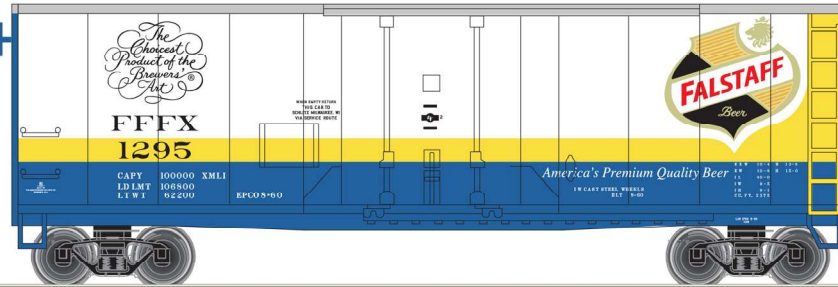

**ATLAS TRAINMAN® N 40' PLUG DOOR BOX CAR**

Product Info: <https://shop.atlasrr.com/d-700-june-2023-n-pre-orders.aspx>

**ALL NEW  
PAINT  
SCHEMES**

Falstaff

Lucky Lager

Old Milwaukee

Pabst Blue Ribbon

Pearl Lager