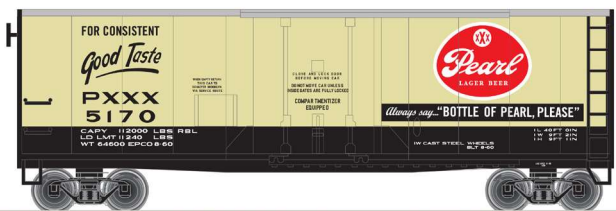

**ATLAS TRAINMAN® N 40' PLUG DOOR BOX CAR**

Product Info: <https://shop.atlasrr.com/d-700-june-2023-n-pre-orders.aspx>

**ALL NEW  
PAINT  
SCHEMES**

Falstaff

Lucky Lager

Old Milwaukee

Pabst Blue Ribbon

Pearl Lager