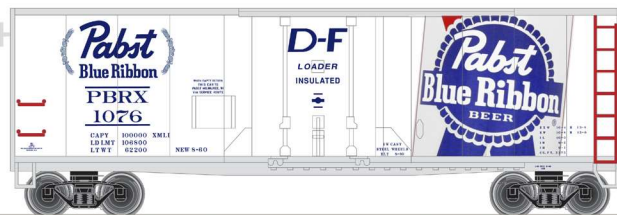

**ATLAS TRAINMAN® N 40' PLUG DOOR BOX CAR**

Product Info: <https://shop.atlasrr.com/d-700-june-2023-n-pre-orders.aspx>

**ALL NEW  
PAINT  
SCHEMES**

Falstaff

Lucky Lager

Old Milwaukee

Pabst Blue Ribbon

Pearl Lager