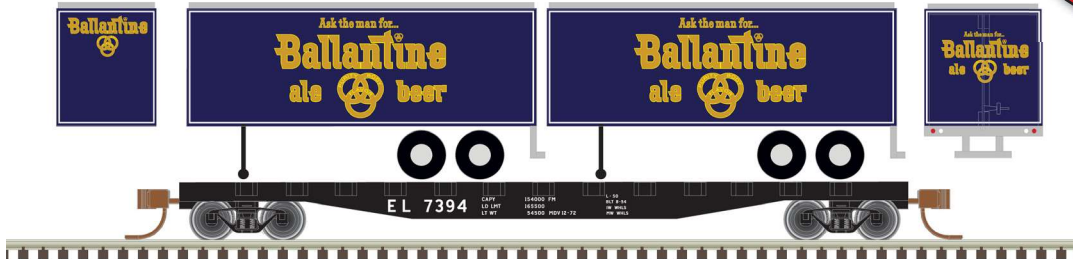

N
SCALE

ATLAS TRAINMAN® N 50' FLAT CAR WITH TWO TRAILERS

ALL NEW
PAINT
SCHEMES

Product Info: <https://shop.atlasrr.com/d-700-june-2023-n-pre-orders.aspx>

Ballantine