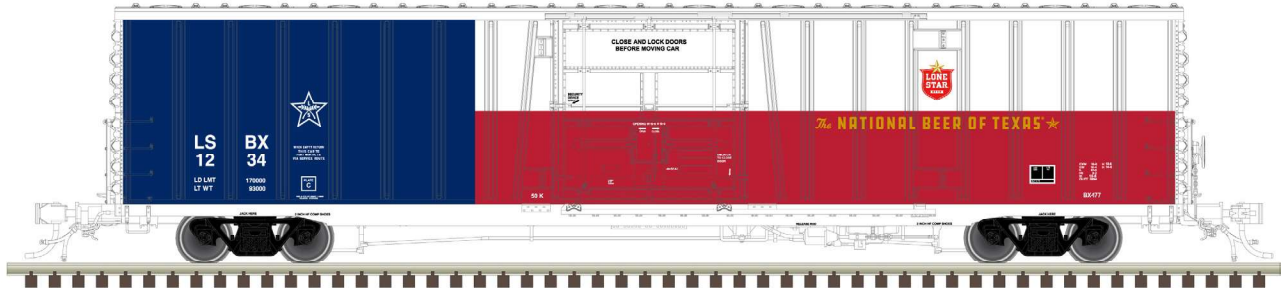

N
SCALE

ATLAS MASTER® N BX-177 BOX CAR

ALL NEW
PAINT
SCHEMES

Product Info: <https://shop.atlasrr.com/d-700-june-2023-n-pre-orders.aspx>

Lone Star