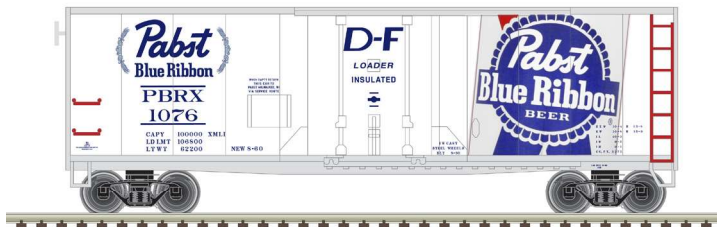

Product Info: <https://shop.atlasrr.com/d-698-june-2023-o-pre-orders.aspx>

**ALL NEW
PAINT
SCHEMES**

Falstaff

Lucky Lager

Old Milwaukee

Pabst Blue Ribbon

Pearl Lager

Stroh's

GUARANTEED PRE-ORDER DUE DATE: WEDNESDAY AUGUST 2ND 2023

ATLAS TRAINMAN® O 40' PLUG DOOR BOX CAR

ESTIMATED ARRIVAL: 2nd Quarter 2024 Arrival

ORDER IN PIECES	3-RAIL ITEM #	ROAD NAME	ROAD #	COLOR	MSRP / UNIT
ALL NEW PAINT SCHEMES					
	2001141	Falstaff	1223, 1237	White/Blue/Yellow	\$72.95
	2001142	Lucky Lager	174, 295	White/Red	\$72.95
	2001143	Old Milwaukee Light	1789, 1845	White/Red/Black	\$72.95
	2001144	Pabst Blue Ribbon	1005, 1072	White/Red/Blue/Silver	\$72.95
	2001145	Pearl Lager	5134, 5170	Black/Tan/Red	\$72.95
	2001146	Stroh's	18533, 18565	Red/Black/White/Gold	\$72.95
TOTAL PIECES ORDERED					