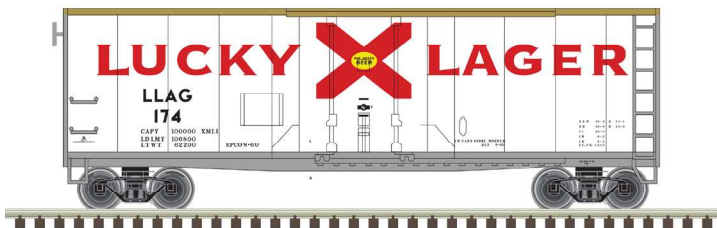

Lucky Lager