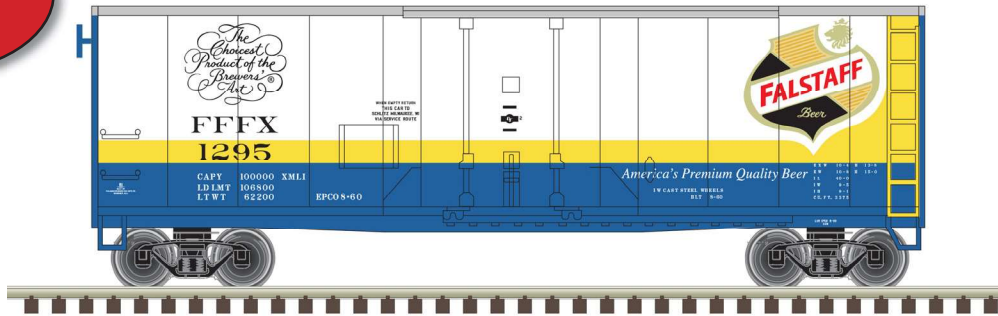

Product Info: <https://shop.atlasrr.com/d-698-june-2023-o-pre-orders.aspx>

**ALL NEW
PAINT
SCHEMES**

Falstaff

Lucky Lager

Old Milwaukee

Pabst Blue Ribbon

Pearl Lager

Stroh's