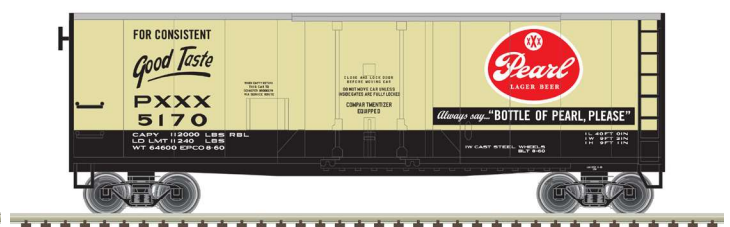

Product Info: <https://shop.atlasrr.com/d-698-june-2023-o-pre-orders.aspx>

**ALL NEW
PAINT
SCHEMES**

Falstaff

Lucky Lager

Old Milwaukee

Pabst Blue Ribbon

Pearl Lager

Stroh's

GUARANTEED PRE-ORDER DUE DATE: WEDNESDAY AUGUST 2ND 2023

ATLAS TRAINMAN® O 40' PLUG DOOR BOX CAR

ESTIMATED ARRIVAL: 2nd Quarter 2024 Arrival

ORDER IN PIECES	3-RAIL ITEM #	ROAD NAME	ROAD #	COLOR	MSRP / UNIT
ALL NEW PAINT SCHEMES					
	2001141	Falstaff	1223, 1237	White/Blue/Yellow	\$72.95
	2001142	Lucky Lager	174, 295	White/Red	\$72.95
	2001143	Old Milwaukee Light	1789, 1845	White/Red/Black	\$72.95
	2001144	Pabst Blue Ribbon	1005, 1072	White/Red/Blue/Silver	\$72.95
	2001145	Pearl Lager	5134, 5170	Black/Tan/Red	\$72.95
	2001146	Stroh's	18533, 18565	Red/Black/White/Gold	\$72.95
TOTAL PIECES ORDERED					