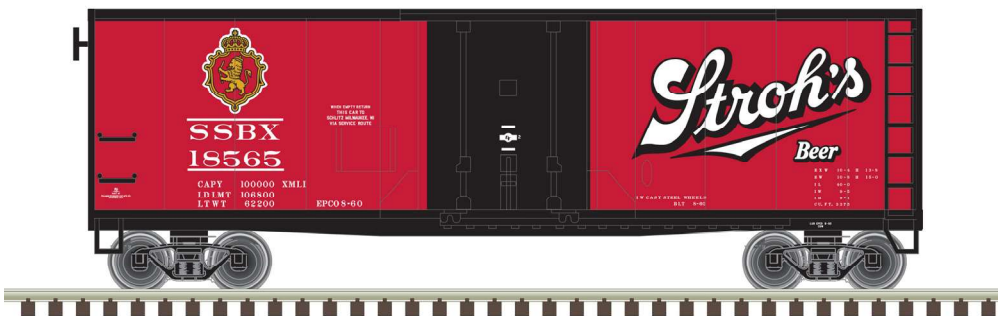

Product Info: <https://shop.atlasrr.com/d-698-june-2023-o-pre-orders.aspx>

**ALL NEW
PAINT
SCHEMES**

Falstaff

Lucky Lager

Old Milwaukee

Pabst Blue Ribbon

Pearl Lager

Stroh's

GUARANTEED PRE-ORDER DUE DATE: WEDNESDAY AUGUST 2ND 2023

ATLAS TRAINMAN® O 40' PLUG DOOR BOX CAR

ESTIMATED ARRIVAL: 2nd Quarter 2024 Arrival

ORDER IN PIECES	3-RAIL ITEM #	ROAD NAME	ROAD #	COLOR	MSRP / UNIT
ALL NEW PAINT SCHEMES					
	2001141	Falstaff	1223, 1237	White/Blue/Yellow	\$72.95
	2001142	Lucky Lager	174, 295	White/Red	\$72.95
	2001143	Old Milwaukee Light	1789, 1845	White/Red/Black	\$72.95
	2001144	Pabst Blue Ribbon	1005, 1072	White/Red/Blue/Silver	\$72.95
	2001145	Pearl Lager	5134, 5170	Black/Tan/Red	\$72.95
	2001146	Stroh's	18533, 18565	Red/Black/White/Gold	\$72.95
TOTAL PIECES ORDERED					