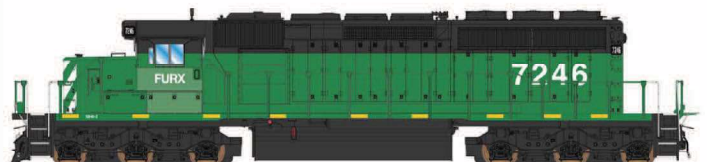

NEW FEATURES!

N Scale | SD40-2 Locomotives!

ARE HEADED FOR PRODUCTION

DCC w/ Sound will Feature Roadname Specific Flashing Ditchlights!

This is your last opportunity to review & place advance reservations for these locomotives. In order to take advantage of the latest offerings from ESU®, InterMountain Railway Company is taking this opportunity to update our N Scale SD40-2 with prototypically accurate flashing ditchlights. As a result of this change InterMountain will no longer be offering the DCC Non-Sound option. **The deadline is July 31st!**

MSRP: DC: \$169.95 | DCC w/ Sound: \$279.95

- #69320 - Santa Fe
- #69324 - Iowa, Chicago & Eastern
- #69377 - Canadian Pacific - Golden Beaver
- #69389 - Milwaukee Road

- #69322 - CSX
- #69372 - Union Pacific - SD40N
- #69387 - FURX ex-BN Patch
- #69391 - G&W: Marquette Rail