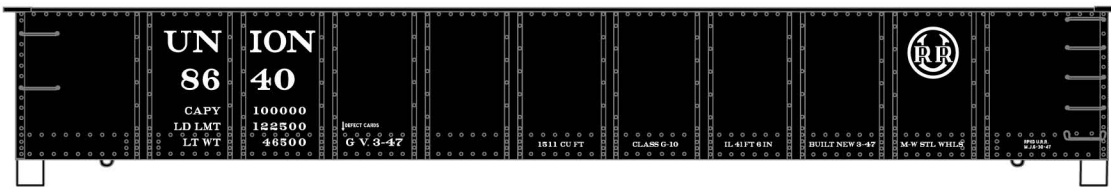

#8165 Union Railroad Twin Hopper and Steel Gondola 3-Car Set \$59.98 Retail

**#81651 (Top)
 Hopper 4265
 \$19.98 Retail**

Union Hoppers to be produced approximately November 2023

Singles available separately

**#81652 (Middle)
 Gondola 8640
 \$20.98 Retail**

**#81653 (Bottom)
 Hopper 1932
 \$19.98 Retail**

OTHER LIMITED RUN 3-CAR SETS COMING SOON

**#8162 Great Northern
 2-Bay ACF Covered Hopper
 3-Car Set \$64.98 Retail**

Great Northern ACF Hoppers to be produced approximately September 2023

**#8163 Southern Pacific
 Texas & New Orleans
 70-Ton Offset Triple
 Hopper 3-Car Set
 \$61.98 Retail**

SP/T&NO Hoppers to be produced approximately September 2023