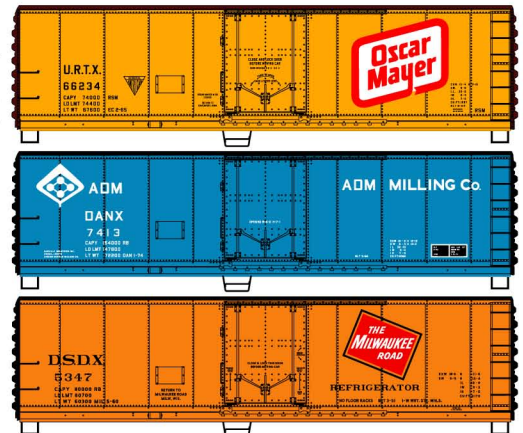

Steel Reefers to be produced approximately October 2023