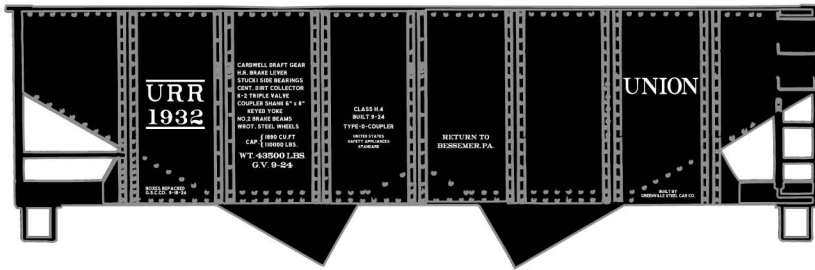

#8165 Union Railroad Twin Hopper and Steel Gondola 3-Car Set \$59.98 Retail

**#81651 (Top)
 Hopper 4265
 \$19.98 Retail**

Union Hoppers to be produced approximately November 2023

Singles available separately

**#81652 (Middle)
 Gondola 8640
 \$20.98 Retail**

**#81653 (Bottom)
 Hopper 1932
 \$19.98 Retail**

OTHER LIMITED RUN 3-CAR SETS COMING SOON

**#8162 Great Northern
 2-Bay ACF Covered Hopper
 3-Car Set \$64.98 Retail**