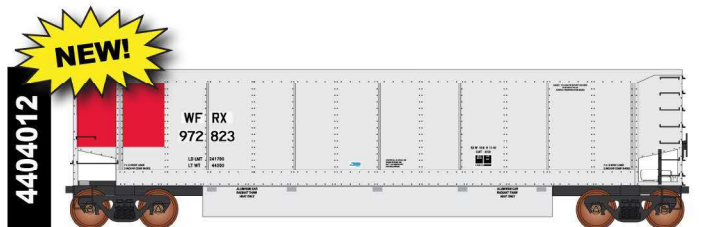

Wells Fargo Rail

Date: 2019

Car Numbers:

-01 972802 -02 972807 -03 972823
-04 972865 -05 972866 -06 972882