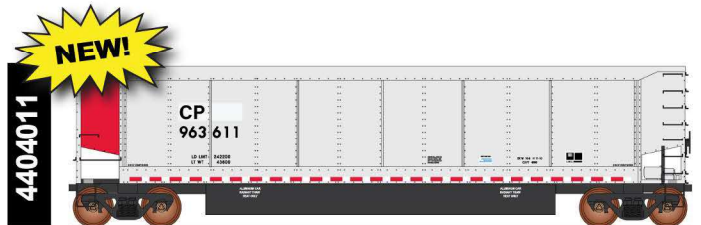

Canadian Pacific ex-NOKL

Date: 2004

Car Numbers:

-01 963150 -02 963277 -03 963381
-04 963480 -05 963579 -06 963611