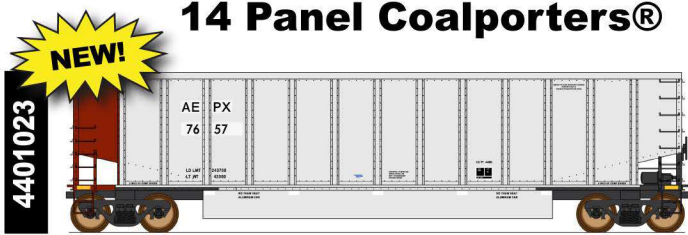

American Electric Power - AEPX

Date: 2008

Car Numbers:

-01 7559 -02 7563 -03 7579
-04 7632 -05 7657 -06 7671