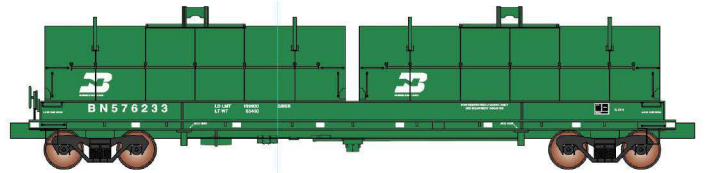

**FINAL NOTICE!**

**HO**  
Scale

# Evans 100 Ton Coil Cars ARE HEADED FOR PRODUCTION!

MSRP:  
**\$49.95**

This is your last opportunity to review & place advance reservations for these coil cars before the factory begins production, so double-check your advance reservation quantities today! **The deadline is September 29th!**