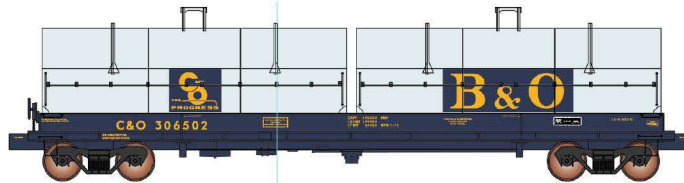

**FINAL NOTICE!**

**HO**  
Scale

# Evans 100 Ton Coil Cars ARE HEADED FOR PRODUCTION!

MSRP:  
**\$49.95**

This is your last opportunity to review & place advance reservations for these coil cars before the factory begins production, so double-check your advance reservation quantities today! **The deadline is September 29th!**