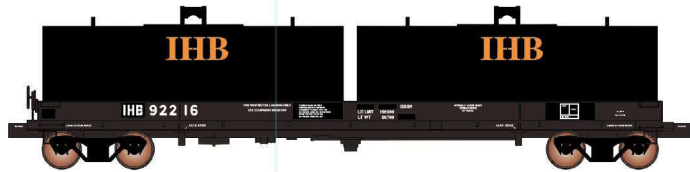

**FINAL NOTICE!**

**HO**  
Scale

# Evans 100 Ton Coil Cars ARE HEADED FOR PRODUCTION!

MSRP:  
**\$49.95**

This is your last opportunity to review & place advance reservations for these coil cars before the factory begins production, so double-check your advance reservation quantities today! **The deadline is September 29th!**