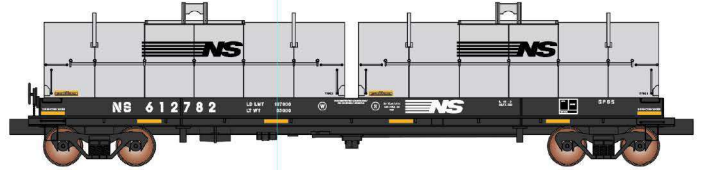

**FINAL NOTICE!**

**HO**  
Scale

# Evans 100 Ton Coil Cars ARE HEADED FOR PRODUCTION!

MSRP:  
**\$49.95**

This is your last opportunity to review & place advance reservations for these coil cars before the factory begins production, so double-check your advance reservation quantities today! **The deadline is September 29th!**