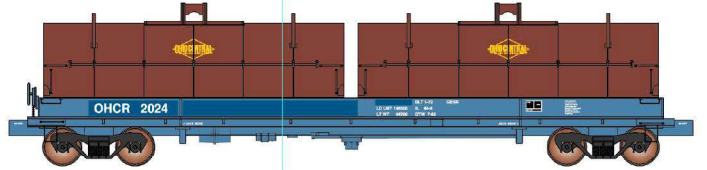

**FINAL NOTICE!**

**HO**  
Scale

# Evans 100 Ton Coil Cars ARE HEADED FOR PRODUCTION!

MSRP:  
**\$49.95**

This is your last opportunity to review & place advance reservations for these coil cars before the factory begins production, so double-check your advance reservation quantities today! **The deadline is September 29th!**