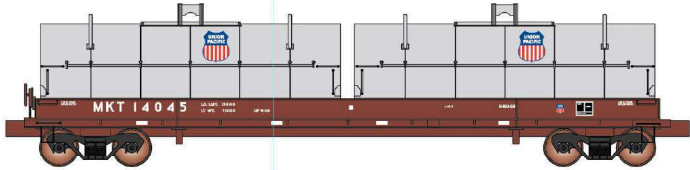

**FINAL NOTICE!**

**HO**  
Scale

# Evans 100 Ton Coil Cars ARE HEADED FOR PRODUCTION!

MSRP:  
**\$49.95**

This is your last opportunity to review & place advance reservations for these coil cars before the factory begins production, so double-check your advance reservation quantities today! **The deadline is September 29th!**