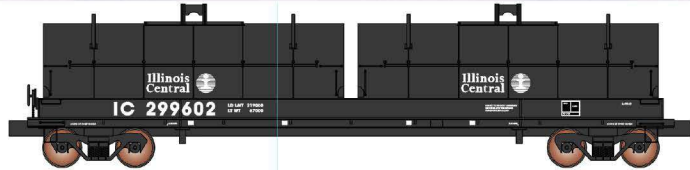

**FINAL NOTICE!**

**HO**  
Scale

# Evans 100 Ton Coil Cars ARE HEADED FOR PRODUCTION!

MSRP:  
**\$49.95**

This is your last opportunity to review & place advance reservations for these coil cars before the factory begins production, so double-check your advance reservation quantities today! **The deadline is September 29th!**