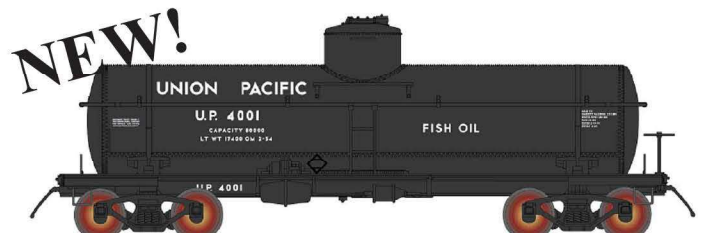

**GULF STATES CREOSOTING**  
**(STOCK #46342)**

These tank cars are yellow and black. The lettering is black, red, and white.

Date: BLT 4-29  
 STOCK / CAR #  
 -01 24  
 -02 25  
 -03 27  
 -04 30  
 -05 33  
 -06 34

**EVERETT DISTILLING**  
**(STOCK #46344)**

These tank cars are orange and black. The lettering is black, red, and white.

Date: NEW 3-25  
 STOCK / CAR #  
 -01 42  
 -02 43  
 -03 45  
 -04 46  
 -05 47  
 -06 49