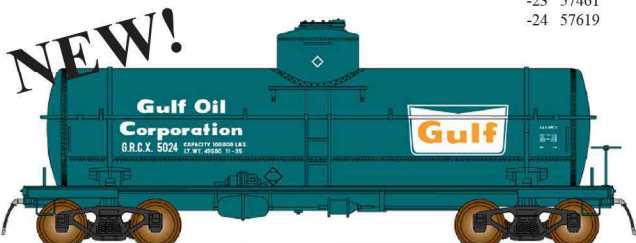

Date: FA 6-50  
 STOCK / CAR #  
 -13 10920  
 -14 10923  
 -15 10934  
 -16 10937  
 -17 10956  
 -18 10977

**GATX**  
**(STOCK #46207)**

These tank cars are black with white lettering.

Date: ARG 8-60  
 STOCK / CAR #  
 -19 55316  
 -20 55378  
 -21 56270  
 -22 56585  
 -23 57461  
 -24 57619

**SHELL CHEMICAL COMPANY**  
**(STOCK #46219)**

These tank cars are gray and black with black lettering on the tank and white lettering on the car.

Date: NEW 9-41  
 STOCK / CAR #  
 -01 1005  
 -02 1006