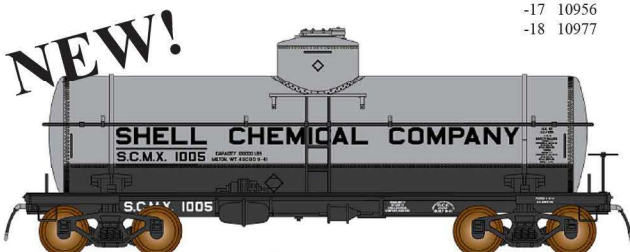

## 10,000 GALLON TANK CARS

Features: Sharp Painting & Lettering, Multiple Road Numbers, Metal Knuckle Couplers, and InterMountain Precision Metal Wheelsets.

Suggested Retail Price: \$42.95

**SHIPPERS CAR LINE - SHPX**  
**(STOCK #46201)**

These tank cars are black with white lettering.

Date: BUILT 6-30  
 STOCK / CAR #  
 -55 10743  
 -56 10756  
 -57 10760  
 -58 10772  
 -59 10781  
 -60 10795

**GULF**  
**(STOCK #46203)**

These tank cars are black with white lettering. The Gulf lettering is orange.

Date: BUILT 9-30  
 STOCK / CAR #  
 -31 15208  
 -32 15234  
 -33 15257  
 -34 15263  
 -35 15274  
 -36 15292

**UNITED STATES ARMY**  
**(STOCK #46204)**

These tank cars are green with yellow lettering.

**SHELL CHEMICAL COMPANY**  
**(STOCK #46219)**

These tank cars are gray and black with black lettering on the tank and white lettering on the car.

Date: NEW 9-41  
 STOCK / CAR #  
 -01 1005  
 -02 1006