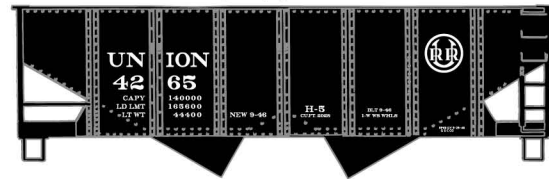

**#8166 Union Pacific  
 3-Bay ACF Covered  
 Hopper 3-Car Set**

**\$64.98 Retail**

***New paint scheme Built:1966  
 Car Class CH-90-9***

**UP Singles available  
 separately #81661**

**\$21.98 Retail**

**#81651 Union RR Hopper Singles  
 Car 4265 (Top) \$19.98 Retail**

***OTHER LIMITED RUN  
 3-CAR SETS COMING SOON***

**#81653 Union RR  
 Hopper Singles  
 Car 1932**

**\$19.98 Retail**

*Union Hoppers and gondola  
 to be produced approximately  
 November 2023*

**#8162 Great Northern  
 2-Bay ACF Covered Hopper  
 3-Car Set \$64.98 Retail**

**#81652 Gondola  
 Car #8640  
 \$20.98 Retail**

**#8165 Union Railroad Twin Hopper and  
 Steel Gondola 3-Car Set \$59.98 Retail**  
 Union Railroad cars are available as a 3-car set or individually

**#8164 Steel Reefer  
 3-Car Set  
 Oscar Mayer  
 ADM Milling  
 Milwaukee Road  
 \$64.98 Retail**