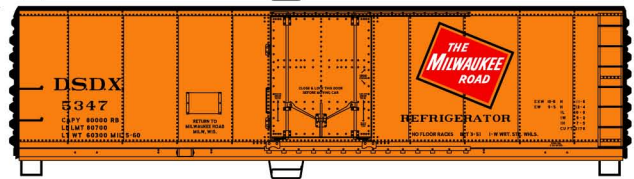

**#81621 Great Northern Singles
Random from 3-Car Set $21.98 Retail**

**#81643
Milwaukee Road**

Steel Reefers to be produced approximately October 2023