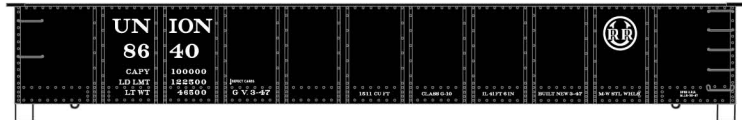

**#8166 Union Pacific  
 3-Bay ACF Covered  
 Hopper 3-Car Set**

**\$64.98 Retail**

***New paint scheme Built:1966  
 Car Class CH-90-9***

**UP Singles available  
 separately #81661**

**\$21.98 Retail**

**#81651 Union RR Hopper Singles  
 Car 4265 (Top) \$19.98 Retail**

***OTHER LIMITED RUN  
 3-CAR SETS COMING SOON***

**#81653 Union RR  
 Hopper Singles  
 Car 1932**

**\$19.98 Retail**

*Union Hoppers and gondola  
 to be produced approximately  
 November 2023*

**#8162 Great Northern  
 2-Bay ACF Covered Hopper  
 3-Car Set \$64.98 Retail**

**#81652 Gondola  
 Car #8640  
 \$20.98 Retail**

**#8165 Union Railroad Twin Hopper and  
 Steel Gondola 3-Car Set \$59.98 Retail**  
 Union Railroad cars are available as a 3-car set or individually

**#8164 Steel Reefer  
 3-Car Set  
 Oscar Mayer  
 ADM Milling  
 Milwaukee Road  
 \$64.98 Retail**