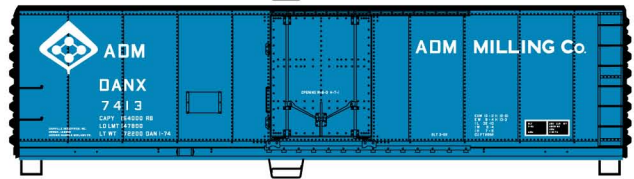

**Singles available
Separately $21.98ea**

**#81641 Oscar Mayer
#81642 ADM Milling**