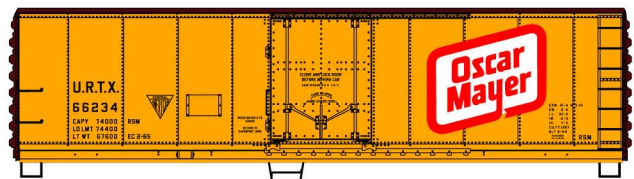

***OTHER LIMITED RUN  
 3-CAR SETS COMING SOON***

**#81653 Union RR  
 Hopper Singles  
 Car 1932**

**\$19.98 Retail**

*Union Hoppers and gondola  
 to be produced approximately  
 November 2023*

**#8162 Great Northern  
 2-Bay ACF Covered Hopper  
 3-Car Set \$64.98 Retail**

**#81652 Gondola  
 Car #8640  
 \$20.98 Retail**

**#8165 Union Railroad Twin Hopper and  
 Steel Gondola 3-Car Set \$59.98 Retail**  
 Union Railroad cars are available as a 3-car set or individually

**#8164 Steel Reefer  
 3-Car Set  
 Oscar Mayer  
 ADM Milling  
 Milwaukee Road  
 \$64.98 Retail**