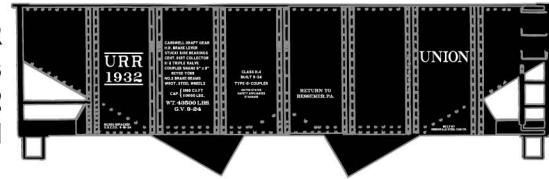

**#8166 Union Pacific  
 3-Bay ACF Covered  
 Hopper 3-Car Set**

**\$64.98 Retail**

***New paint scheme Built:1966  
 Car Class CH-90-9***

**UP Singles available  
 separately #81661**

**\$21.98 Retail**

**#81651 Union RR Hopper Singles  
 Car 4265 (Top) \$19.98 Retail**

***OTHER LIMITED RUN  
 3-CAR SETS COMING SOON***

**#81653 Union RR  
 Hopper Singles  
 Car 1932**

**\$19.98 Retail**

*Union Hoppers and gondola  
 to be produced approximately  
 November 2023*

**#8162 Great Northern  
 2-Bay ACF Covered Hopper  
 3-Car Set \$64.98 Retail**