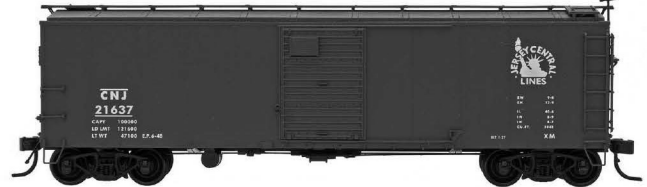

Items will start shipping the week of November 6th!

X-29 BOXCARS

Features: Sharp Painting and Lettering, InterMountain 33" Precision Metal Wheelsets and Metal Knuckle Couplers.

Suggested Retail Price: \$42.95

BALTIMORE & OHIO M-26D
(STOCK #37080)

These boxcars are painted boxcar red with white lettering and feature the B&O herald on the right of the car side.

- Date: COL 8-47
STOCK / CAR #
 -13 272511
 -14 272548
 -15 272573
 -16 272626
 -17 272650
 -18 272685

CENTRAL RR OF NEW JERSEY
(STOCK #37156)

These boxcars are painted brown with white lettering. The Jersey Central Lines herald is on the right of the car side.

- Date: EP 8-47
STOCK / CAR #
 -25 21076
 -26 21095
 -27 21142
 -28 21263
 -29 21229
 -30 21382

MAINE CENTRAL - GREEN
(STOCK #37160)

These boxcars are painted green with yellow lettering. The Maine Central "Pine Tree Route" is featured on the left of the car side.

- Date: WS 2-54
STOCK / CAR #
 -31 5044
 -32 5139
 -33 5240
 -34 5382
 -35 5417
 -36 5556