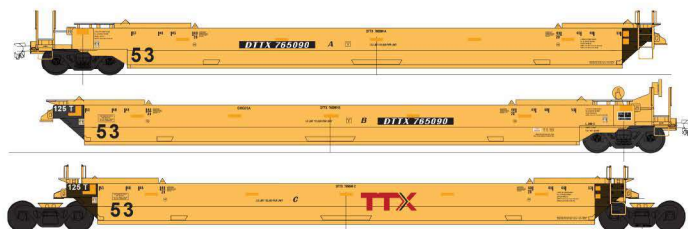

Maxi IV Stack Cars & Container Car Bundles!

Announced: December 29 Reservations Due By: February 29

Maxi IV Stack Features: 53' Wells, Etched Metal Open Walkways, Sharp Painting & Lettering, Multiple Road Numbers, Metal Knuckle Couplers, InterMountain Precision Metal Wheelsets and Numerous Etched Metal Details. These come as a 3-unit articulated set.

The bundles include one 3-unit articulated set of Maxi IV stack cars and Six 53ft. Containers.

List:

Maxi IV Stacks: \$169.95 / set
Bundles: \$249.95 / set

47364C

47361 DTTX - TTX Paint (4 numbers)
 Date: 3-2000
 Car Numbers:
 -11 723518 -12 723542
 -13 723651 -14 723766

47362(C) BNSF Maxi IV Stack Cars & J.B. Hunt Containers
 Date: 8-2000
 Maxi IV Stack Number:
 -01 253125

47364 Pacer (3 numbers)
 Date: 12-2002
 Car Numbers:
 -01 7500 -02 7501
 -03 7502

47365 DTTX - Red Logo (4 numbers)
 Date: 4-2011
 Car Numbers:
 -07 765090 -08 765115
 -09 765250 -10 765252