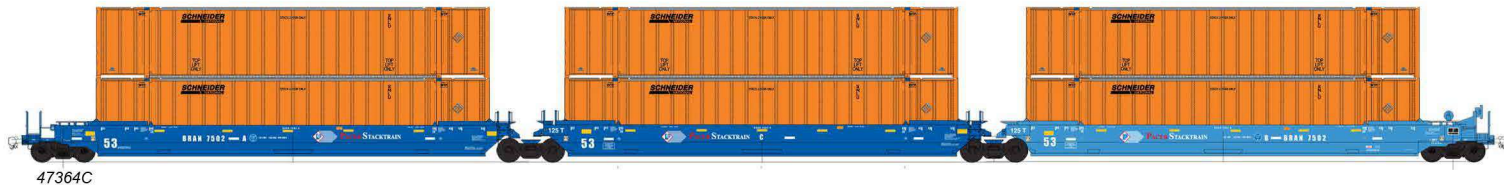

Maxi IV Stack Cars & Container Car Bundles!

Announced: December 29 Reservations Due By: February 29

Maxi IV Stack Features: 53' Wells, Etched Metal Open Walkways, Sharp Painting & Lettering, Multiple Road Numbers, Metal Knuckle Couplers, InterMountain Precision Metal Wheelsets and Numerous Etched Metal Details. These come as a 3-unit articulated set.

The bundles include one 3-unit articulated set of Maxi IV stack cars and Six 53ft. Containers.

List:

Maxi IV Stacks: \$169.95 / set
Bundles: \$249.95 / set

47364C

47361 DTTX - TTX Paint (4 numbers)
 Date: 3-2000
 Car Numbers:
 -11 723518 -12 723542
 -13 723651 -14 723766

47362(C) BNSF Maxi IV Stack Cars & J.B. Hunt Containers
 Date: 8-2000
 Maxi IV Stack Number:
 -01 253125

47364 Pacer (3 numbers)
 Date: 12-2002
 Car Numbers:
 -01 7500 -02 7501
 -03 7502

47365 DTTX - Red Logo (4 numbers)
 Date: 4-2011
 Car Numbers:
 -07 765090 -08 765115
 -09 765250 -10 765252