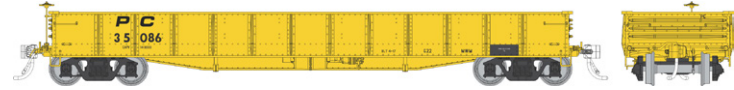

PC MOW

Item #	Description
____ 194008	3 pack
____ 194008A	Single Car

Numbers: #35086, 35212, 38533