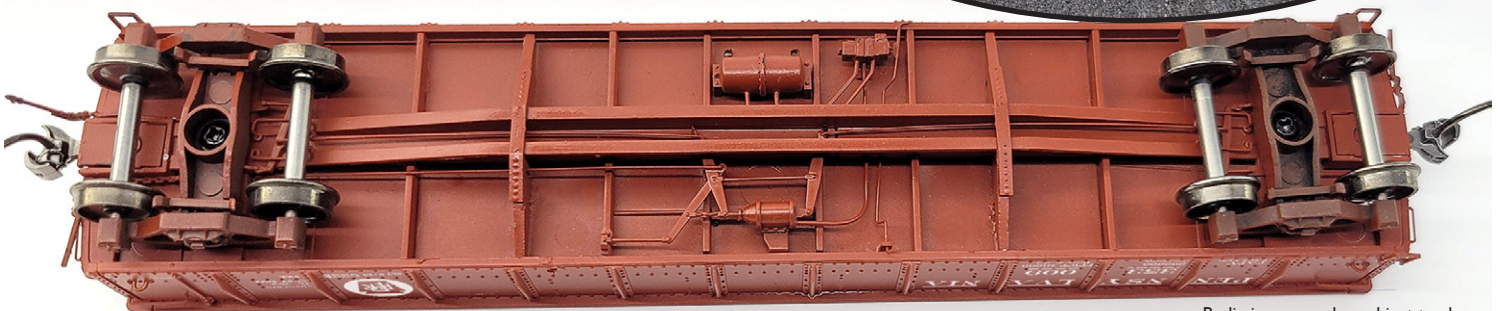

Preliminary samples, subject to change

CANADA: UNIT 21 • 500 ALDEN ROAD • MARKHAM • ONTARIO • L3R 5H5
USA: PO BOX 796 • HIGGANUM • CONNECTICUT • 06441
Tel. 1-855-LRC-6917 Fax. 1-905-474-3325 Website www.rapidotrains.com

Store Name _____
Phone Number _____

RAPIDO