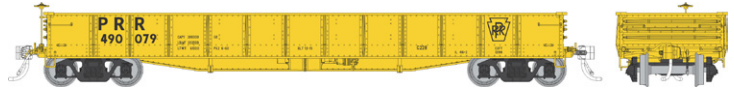

PRR MOW

Item #	Description
____ 194007	3 pack
____ 194007A	Single Car

Numbers: # 490075 490079, 490080