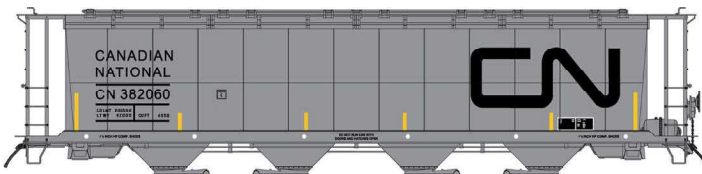

# NSC 59', 4550 Cu. Ft. Cylindrical Covered Hoppers - Trough Hatch **ARE HEADED FOR PRODUCTION!**

MSRP:  
**\$46.95**

This is your last opportunity to review & place advance reservations for these hopper cars before the factory begins production, so double-check your advance reservation quantities today! **The deadline is March 31st!**