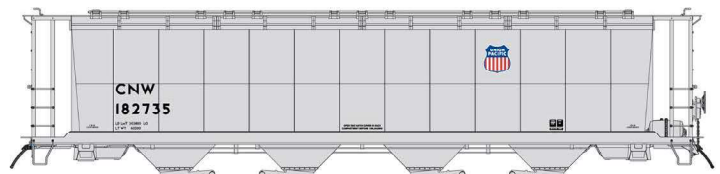

# NSC 59', 4550 Cu. Ft. Cylindrical Covered Hoppers - Trough Hatch **ARE HEADED FOR PRODUCTION!**

MSRP:  
**\$46.95**

This is your last opportunity to review & place advance reservations for these hopper cars before the factory begins production, so double-check your advance reservation quantities today! **The deadline is March 31st!**