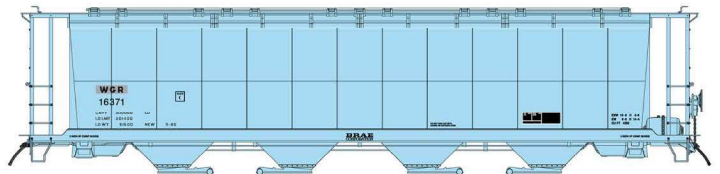

# NSC 59', 4550 Cu. Ft. Cylindrical Covered Hoppers - Trough Hatch **ARE HEADED FOR PRODUCTION!**

MSRP:  
**\$46.95**

This is your last opportunity to review & place advance reservations for these hopper cars before the factory begins production, so double-check your advance reservation quantities today! **The deadline is March 31st!**