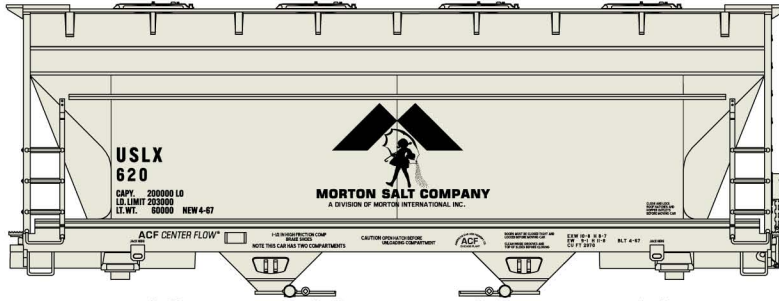

HO SCALE

Limited Run #8171
Private Owner
 2-Bay ACF Covered
 Hopper 3-Car Set
 \$64.98 Retail

Singles available separately
 \$21.98 Each Retail

#81711 Morton Salt
#81712 Oglebay Norton
#81713 Ashgrove Cement

#1811 Illinois Terminal
 36' Double Sheath
 Wood Boxcar
 \$20.98 Retail

#2591 Tennessee Central USA
 Twin Hopper
 \$19.98 Retail

#5666 Missouri Pacific
 50' Exterior
 Post Steel Boxcar
 \$20.98 Retail