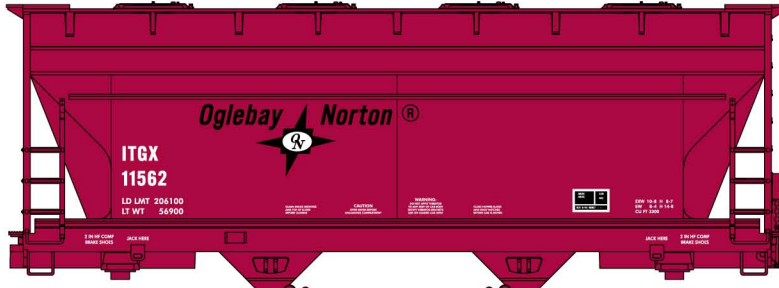

HO SCALE

Limited Run #8171
Private Owner
 2-Bay ACF Covered
 Hopper 3-Car Set
 \$64.98 Retail

Singles available separately
 \$21.98 Each Retail

#81711 Morton Salt
#81712 Oglebay Norton
#81713 Ashgrove Cement

#1811 Illinois Terminal
 36' Double Sheath
 Wood Boxcar
 \$20.98 Retail

#2591 Tennessee Central USA
 Twin Hopper
 \$19.98 Retail

#5666 Missouri Pacific
 50' Exterior
 Post Steel Boxcar
 \$20.98 Retail