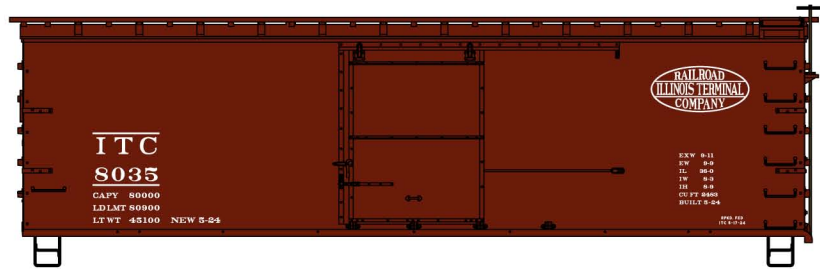

HO SCALE

Limited Run #8171
Private Owner
 2-Bay ACF Covered
 Hopper 3-Car Set
 \$64.98 Retail

Singles available separately
 \$21.98 Each Retail

#81711 Morton Salt
#81712 Oglebay Norton
#81713 Ashgrove Cement

#1811 Illinois Terminal
 36' Double Sheath
 Wood Boxcar
 \$20.98 Retail

#2591 Tennessee Central USA
 Twin Hopper
 \$19.98 Retail

#5666 Missouri Pacific
 50' Exterior
 Post Steel Boxcar
 \$20.98 Retail