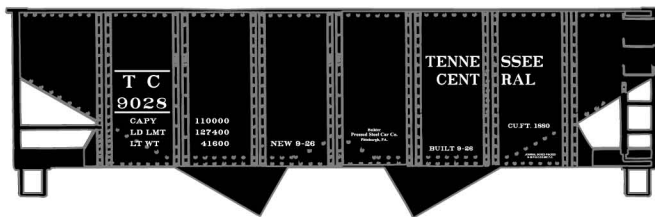

HO SCALE

Limited Run #8171
Private Owner
 2-Bay ACF Covered
 Hopper 3-Car Set
 \$64.98 Retail

Singles available separately
 \$21.98 Each Retail

#81711 Morton Salt
#81712 Oglebay Norton
#81713 Ashgrove Cement

#1811 Illinois Terminal
 36' Double Sheath
 Wood Boxcar
 \$20.98 Retail

#2591 Tennessee Central USA
 Twin Hopper
 \$19.98 Retail

#5666 Missouri Pacific
 50' Exterior
 Post Steel Boxcar
 \$20.98 Retail