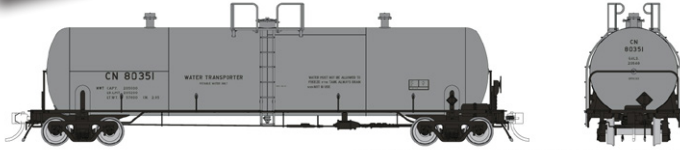

**HO
SCALE**

PROCOR 20,000 GALLON GENERAL PURPOSE TANK CAR

THE BILLBOARD SCHEMES

DEALER NAME

ORDER DEADLINE: JULY 15TH, 2024

CN - Company Service / Era: 1985+

Car Numbers: 80350, 80351, 80354, 80362, 80370, 80376

- ☐ Item # 135013 - 6-pack
- ☐ Item # 135013A - Single Car