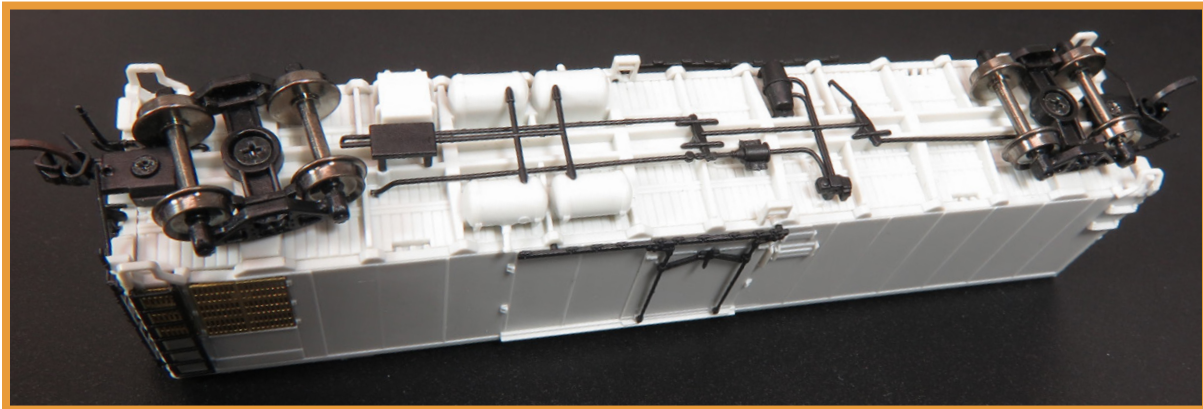

SANTA FE RR56/60/61 Mech. Reefer

DEALER
NAME

PRE-PRODUCTION SAMPLES   SUBJECT TO REFINEMENTS BEFORE PRODUCTION

Order Deadline: **JUNE 17, 2024**

CANADA: 500 ALDEN ROAD • UNIT 21 • MARKHAM • ONTARIO • L3R 5H5
USA: PO BOX 796 • HIGGANUM • CONNECTICUT • 06441
Tel. 905.474.3314. Fax. 905.474.3325. Visit. www.rapidotrains.com

RAPIDO