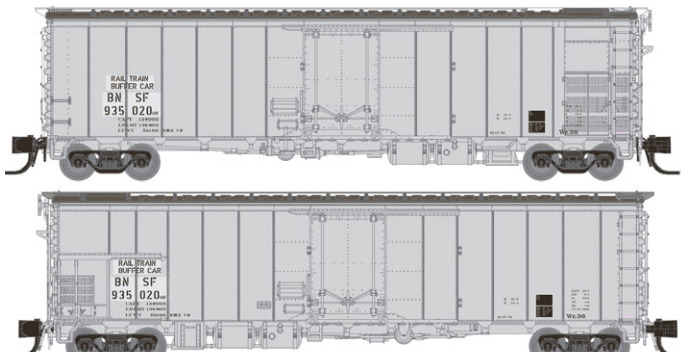

Car Num: 190566, 190569, 205084, 285109

- Item # 561014 - 4-pack
- Item # 561014A - Single Car

RR-56 - Santa Fe Billboard / SFRP

Car Numbers: 2009, 2032, 2051, 2136

- Item # 561013 - 4-pack
- Item # 561013A - Single Car