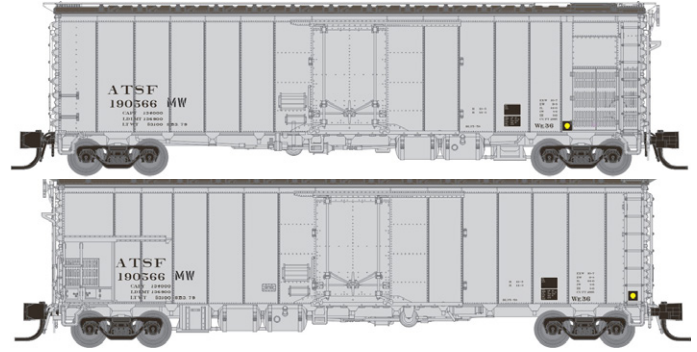

RAPIDO

SANTA FE RR56/60/61 Mech. Reefer

DEALER
NAME

RR-56 - Santa Fe Mixed Slogan / SFRP

Car Numbers: 2142 (C), 2162 (TC), 2181 (SFC), 2190 (SC)

- Item # 561011 - 4-pack
- Item # 561011A - Single Car

RR-56 - ATSF MOW