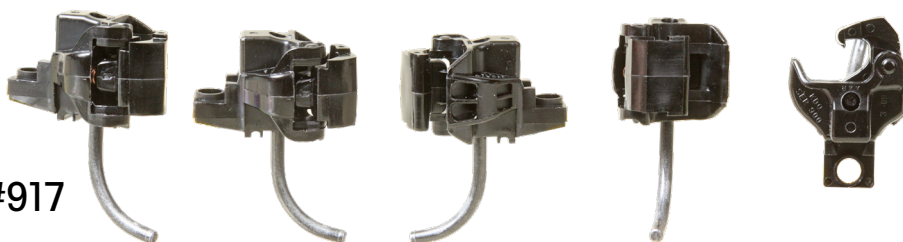

Kadee®

The Coupler People®

June 2024

New Products, News,

and Information...

Made & Assembled Entirely in the U.S.A.

NEW PRODUCT & COUPLER CONVERSION

for the Bachmann 4-6-0 "New Tender" (Tender Only)

Medium Offset Raises the coupler head .200" from a centerset coupler height. The equivalent of one shank thickness.

#917 Bachmann Medium Offset Dovetail Shank Type E Couplers - Couplers Only

for use with low mounted Bachmann Dovetail Shanks.

NEW
\$13.19

#917

Coupler only

G-Scale "SE" & "SBE" Shelf Couplers

#933 "SE" Top and Bottom Shelf Straight Centerset Couplers - Coupler Only

for use with #830, #906 & #910 Body Mount Gearboxes.

#934 "SE" Top and Bottom Shelf Centerset Couplers - Coupler Only

for use with #905, #911, #912, #913, & #915 Gearboxes.

#935 "SE" Top and Bottom Shelf Medium Offset Couplers - Coupler Only

for use with #905, #911, #912, #913, & #915 Gearboxes.

#936 "SE" Top and Bottom Shelf Large Offset Couplers - Coupler Only