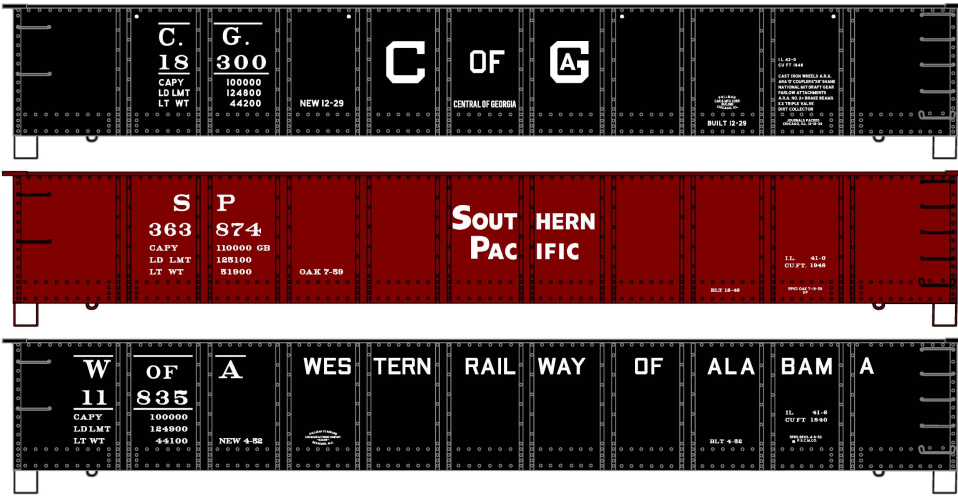

HO SCALE

#8173 Limited Run Southern Railroads 41' Steel Gondola 3-Car Set \$64.98 Retail

- Southern Pacific
- Central of Georgia
- Western Railway of Alabama

Singles available separately \$21.98 Each Retail

- #81731 Central of Georgia**
- #81732 Southern Pacific**
- #81733 Western Ry of Alabama**

#2217 Western Maryland ACF 2-Bay Covered Hopper \$22.98 Retail

#4331 Pittsburgh, McKeesport & Youghiogheny (NYC) 40' Single Sheath Wood Boxcar \$21.98 Retail