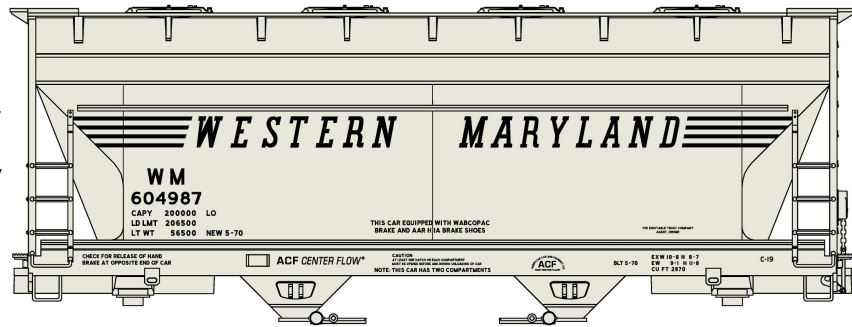

HO SCALE

#8173 Limited Run Southern Railroads 41' Steel Gondola 3-Car Set \$64.98 Retail

- Southern Pacific
- Central of Georgia
- Western Railway of Alabama

Singles available separately \$21.98 Each Retail

- #81731 Central of Georgia**
- #81732 Southern Pacific**
- #81733 Western Ry of Alabama**

#2217 Western Maryland ACF 2-Bay Covered Hopper \$22.98 Retail

#4331 Pittsburgh, McKeesport & Youghiogheny (NYC) 40' Single Sheath Wood Boxcar \$21.98 Retail