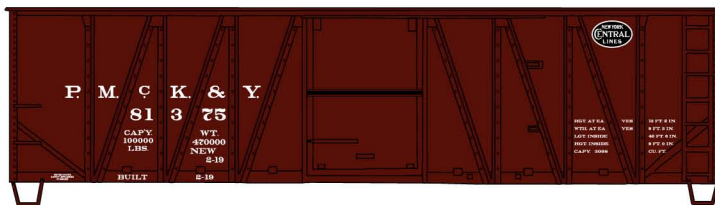

#1187 Monon (Chicago Indianapolis & Louisville) 36' Fowler Wood Boxcar $21.98 Retail