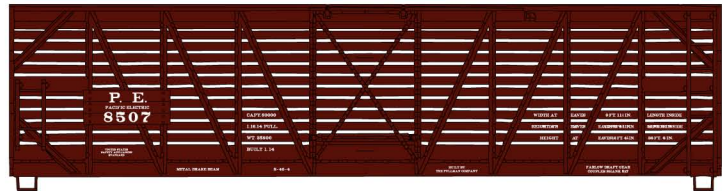

#8173 Limited Run Southern Railroads 41' Steel Gondola 3-Car Set \$64.98 Retail

- Southern Pacific
- Central of Georgia
- Western Railway of Alabama

Gondola singles available separately \$21.98 Each Retail

- #81731 Central of Georgia**
- #81732 Southern Pacific**
- #81733 Western Ry of Alabama**

#2217 Western Maryland ACF 2-Bay Covered Hopper \$22.98 Retail

#2218 Texas Pacific/Missouri Pacific ACF 2-Bay Covered Hopper \$22.98 Retail

#8174 Limited Run Chicago & North Western Panel-Side Twin Hopper 3-Car Set \$61.98 Retail

C&NW Singles available separately
#81741
 (Random from 3-Car Set)
 \$20.98 Retail

#4745 Pacific Electric 40' Wood Stock Car \$21.98 Retail