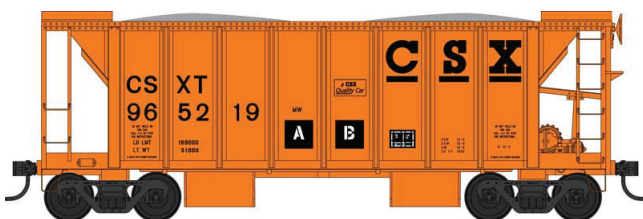

CSX Orange
#43664 Road #965219
#43665 Road #965242
#43666 Road #965247