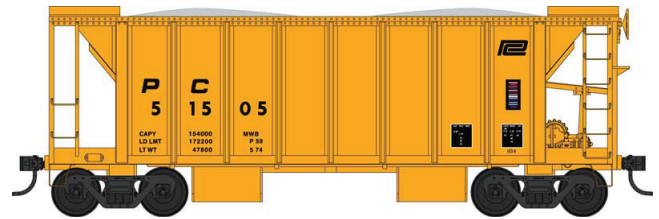

Penn Central
#43678 Road #51505
#43679 Road #51510
#43680 Road #51568