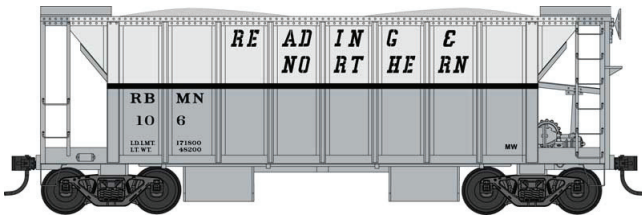

Reading and Northern
#43681 Road #106
#43682 Road #113
#43683 Road #115