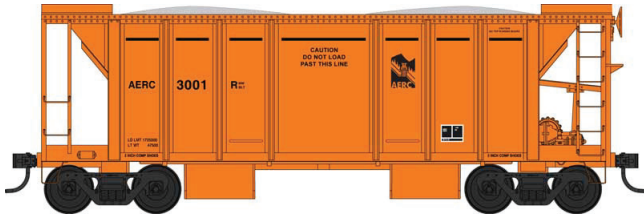

## HO 70 Ton 2 Ballast Car with Side Chutes

Ready to Run. Features: Crisp details and sharp painting and printing, metal wheels and knuckle couplers.  
\$29.95 each

Albany & Eastern  
#43647 Road #3001  
#43648 Road #3002

## HO 70 Ton 2 Ballast Car with Side Chutes

Ready to Run. Features: Crisp details and sharp painting and printing, metal wheels and knuckle couplers.  
\$29.95 each

Kansas City Southern  
#43670 Road #210200  
#43671 Road #210137  
#43672 Road #211079