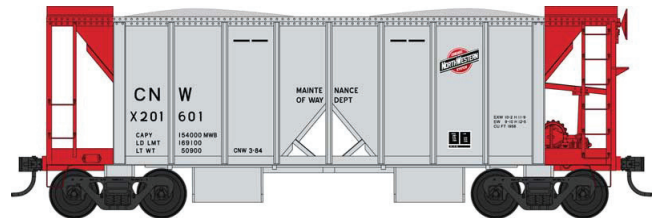

CNW Gray
#43655 Road #X201601
#43656 Road #X201622
#43657 Road #X201750