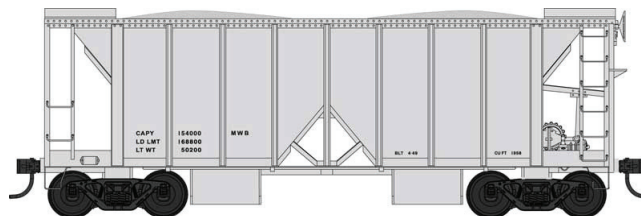

Dim Data Open Side Gray
#43685 No Road Number