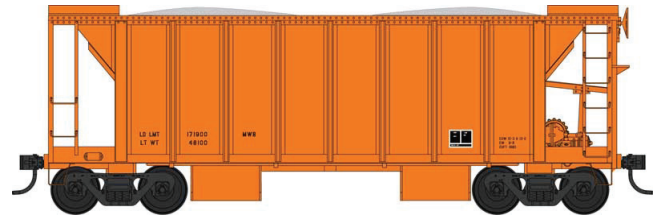

Dim Data Closed Side Orange
#43684 No Road Number