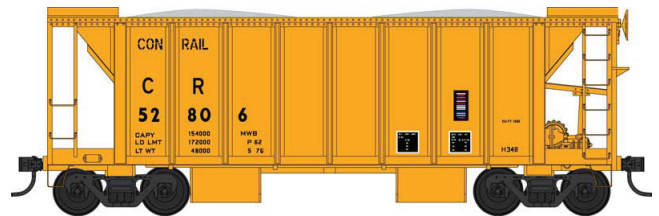

Conrail Yellow
#43661 Road #52804
#43662 Road #52806
#43663 Road #52820