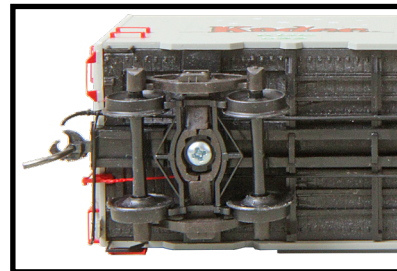

HO-Scale

Now Available

6932.....\$44.99

Crisp Clean Christmas Graphics

See-through roofwalk & brake step

Kadee® Magne-Matic® "Scale" Metal Couplers

HGC 2 piece Trucks

Finely detailed grab irons, ladders, stirrups, handrails