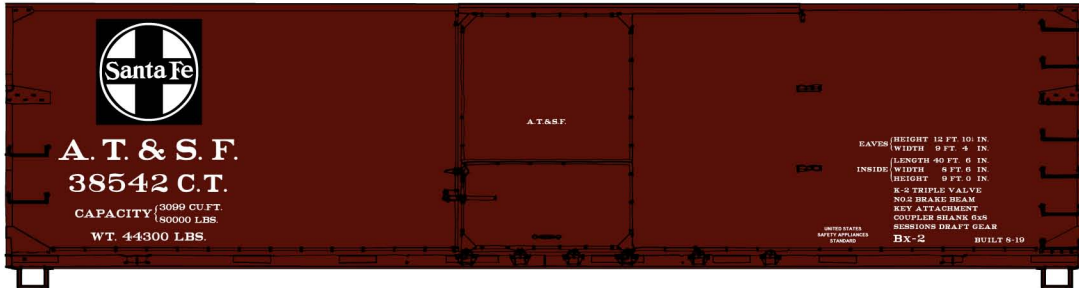

These items scheduled for production approximately March/April 2025

December 2024

Limited Run #8178 Western Road 3-Car Set
Double Sheath Wood Boxcars \$64.98 Retail

Western Road singles available separately

\$21.98 Each Retail

#81781 Santa Fe

#81782 Western Pacific

#81783 Union Pacific

#1316 Muncie & Western
36' Double Sheath Wood Boxcar
\$21.98 Retail