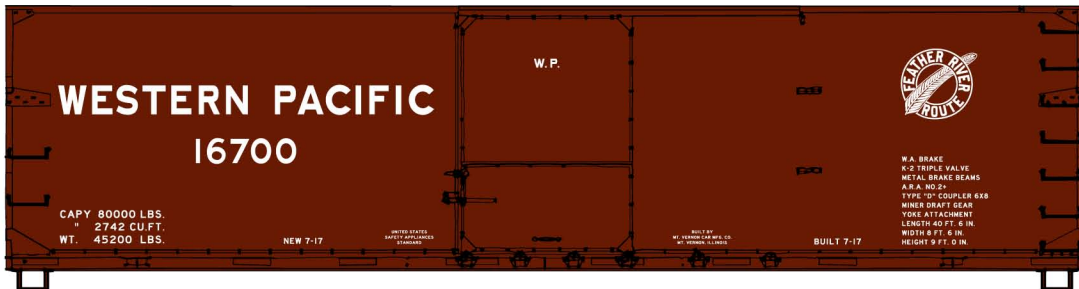

These items scheduled for production approximately March/April 2025

December 2024

Limited Run #8178 Western Road 3-Car Set
Double Sheath Wood Boxcars \$64.98 Retail

Western Road singles available separately

\$21.98 Each Retail

#81781 Santa Fe

#81782 Western Pacific

#81783 Union Pacific

#1316 Muncie & Western
36' Double Sheath Wood Boxcar
\$21.98 Retail