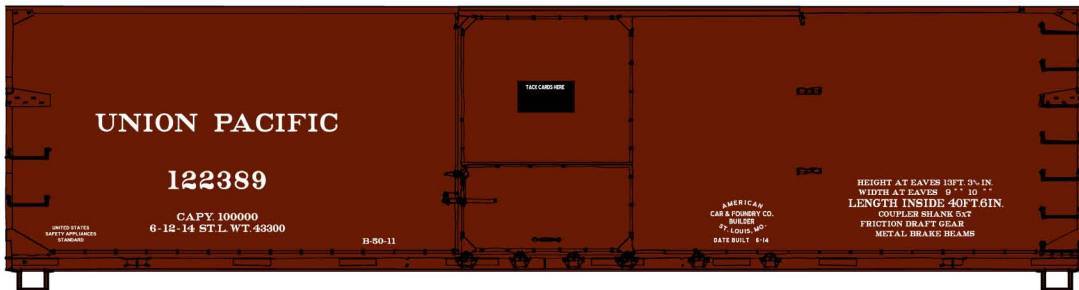

These items scheduled for production approximately March/April 2025

December 2024

Limited Run #8178 Western Road 3-Car Set
Double Sheath Wood Boxcars \$64.98 Retail

Western Road singles available separately

\$21.98 Each Retail

#81781 Santa Fe

#81782 Western Pacific

#81783 Union Pacific

#1316 Muncie & Western
36' Double Sheath Wood Boxcar
\$21.98 Retail