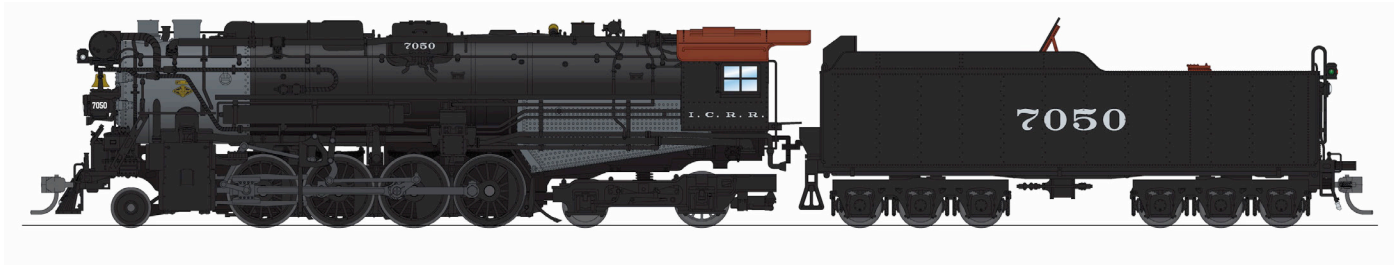

9615 Illinois Central #7050, 1930's Appearance, No-Sound / DCC-Ready, H0