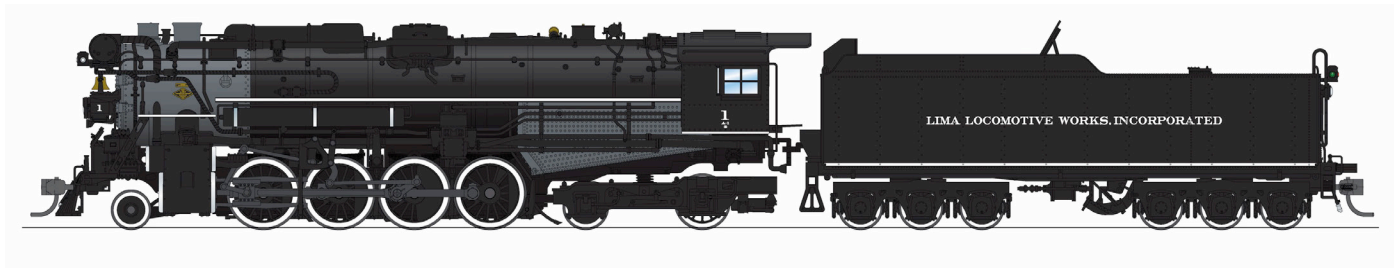

9600 Boston & Albany A1a #1400, Early 1930's Appearance, 4-axle Tender, Roman Lettering, Paragon4 Sound/DC/DCC, w/ Smoke, H0

9602 Boston & Albany A1a #1410, Early 1940's Appearance, 4-axle Tender, Block Lettering, Paragon4 Sound/DC/DCC, w/ Smoke, H0

For full features and details, click to:
<https://broadway-limited.com/collections/hybrid-b-a-berkshire-ho-2026>

9606 Boston & Albany A1b #1426, 1930's Appearance w/ Sea Green Boiler, 4-axle tender, Roman Lettering, Paragon4 Sound/DC/DCC, w/

9609 Boston & Albany A1b #1434, Early 1940's Appearance, 4-axle Tender, Block Lettering, No-Sound / DCC-Ready, H0

9611 Boston & Albany A1b #1442, Post-1946 Appearance, 6-axle Tender, Block Lettering, No-Sound / DCC-Ready, H0

NEW PRODUCT ANNOUNCEMENT

Lima Demo A1a Berkshire, H0

MSRP: \$799.99
Announced: 1/25/25
ARRIVING: Spring 2026
ORDER BY: **07/10/2025**

For full features and details, click to:
<https://broadway-limited.com/collections/hybrid-lima-locomotive-works-berkshire-ho>