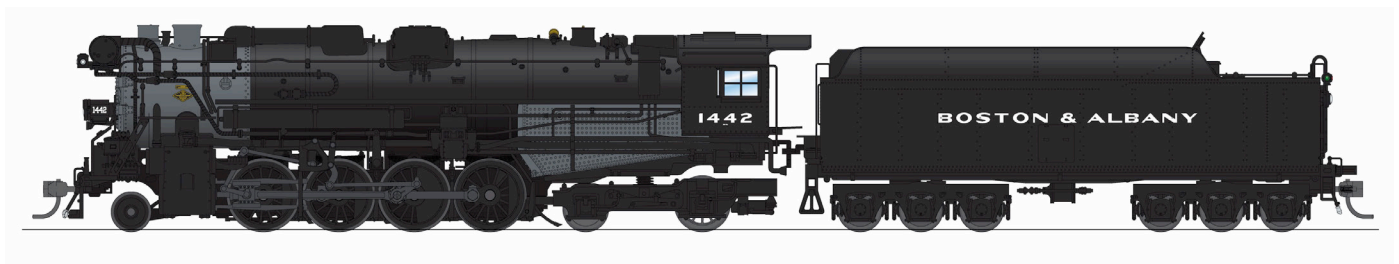

9611 Boston & Albany A1b #1442, Post-1946 Appearance, 6-axle Tender, Block Lettering, No-Sound / DCC-Ready, H0