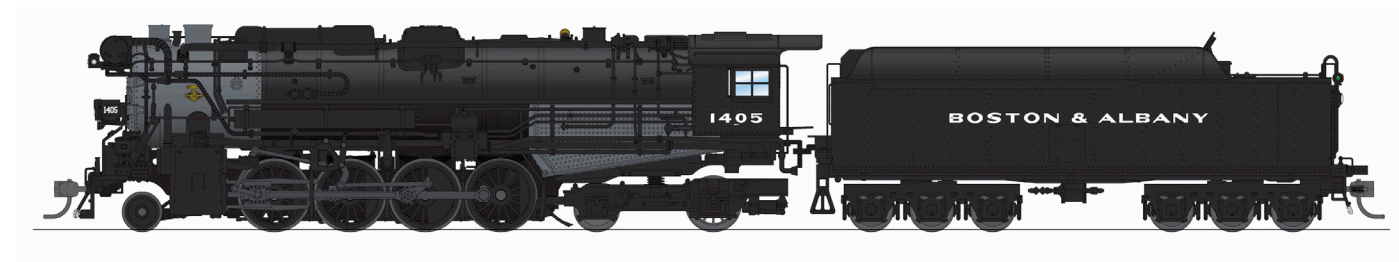

NEW PRODUCT ANNOUNCEMENT

B&A A1a Berkshire, H0

MSRP: \$799.99
 Announced: 1/25/25
 ARRIVING: Spring 2026
 ORDER BY: **07/10/2025**

For full features and details, click to:
<https://broadway-limited.com/collections/hybrid-b-a-berkshire-ho-2026>

9600 Boston & Albany A1a #1400, Early 1930's Appearance, 4-axle Tender, Roman Lettering, Paragon4 Sound/DC/DCC, w/ Smoke, H0

9602 Boston & Albany A1a #1410, Early 1940's Appearance, 4-axle Tender, Block Lettering, Paragon4 Sound/DC/DCC, w/ Smoke, H0

9604 Boston & Albany A1a #1405, Post-1946 Appearance, 6-axle Tender, Block Lettering, Paragon4 Sound/DC/DCC, w/ Smoke, H0

NEW PRODUCT ANNOUNCEMENT

B&A A1a Berkshire, H0

MSRP: \$799.99
 Announced: 1/25/25
 ARRIVING: Spring 2026
 ORDER BY: **07/10/2025**

For full features and details, click to:
<https://broadway-limited.com/collections/hybrid-b-a-berkshire-ho-2026>

9606 Boston & Albany A1b #1426, 1930's Appearance w/ Sea Green Boiler, 4-axle tender, Roman Lettering, Paragon4 Sound/DC/DCC, w/