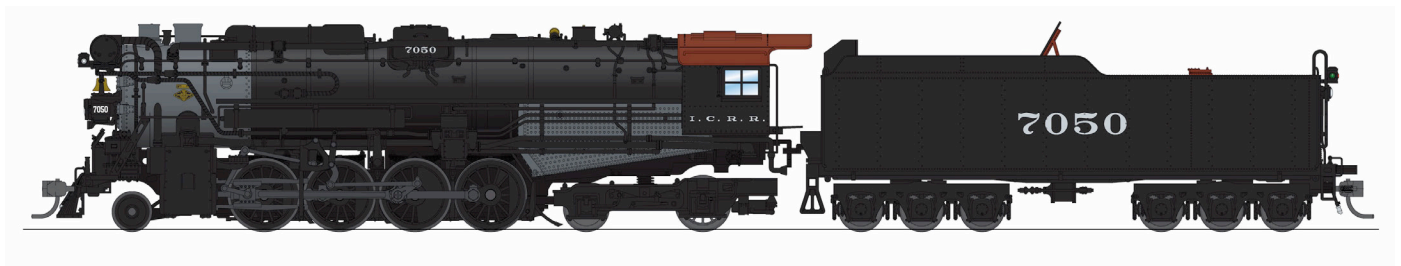

9614 Illinois Central #7050, 1930's Appearance, Paragon4 Sound/DC/DCC, w/ Smoke, H0