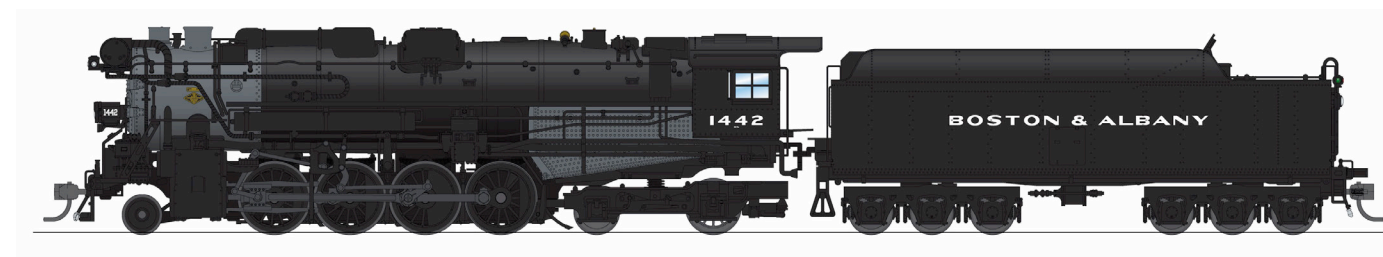

9600 Boston & Albany A1a #1400, Early 1930's Appearance, 4-axle Tender, Roman Lettering, Paragon4 Sound/DC/DCC, w/ Smoke, H0

9602 Boston & Albany A1a #1410, Early 1940's Appearance, 4-axle Tender, Block Lettering, Paragon4 Sound/DC/DCC, w/ Smoke, H0

9604 Boston & Albany A1a #1405, Post-1946 Appearance, 6-axle Tender, Block Lettering, Paragon4 Sound/DC/DCC, w/ Smoke, H0

NEW PRODUCT ANNOUNCEMENT

B&A A1a Berkshire, H0

MSRP: \$799.99
 Announced: 1/25/25
 ARRIVING: Spring 2026
 ORDER BY: **07/10/2025**

For full features and details, click to:
<https://broadway-limited.com/collections/hybrid-b-a-berkshire-ho-2026>

9606 Boston & Albany A1b #1426, 1930's Appearance w/ Sea Green Boiler, 4-axle tender, Roman Lettering, Paragon4 Sound/DC/DCC, w/

9608 Boston & Albany A1b #1434, Early 1940's Appearance, 4-axle Tender, Block Lettering, Paragon4 Sound/DC/DCC, w/ Smoke, H0

9610 Boston & Albany A1b #1442, Post-1946 Appearance, 6-axle Tender, Block Lettering, Paragon4 Sound/DC/DCC, w/ Smoke, H0