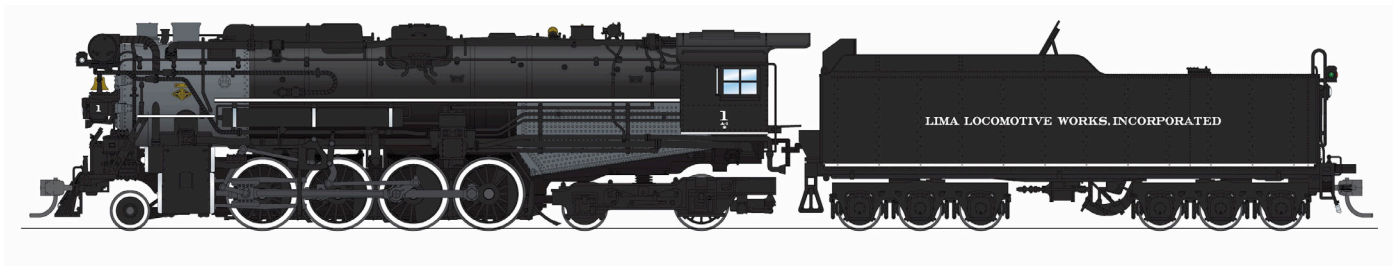

9613 Lima Locomotive Works #1, 1920's Appearance, No-Sound / DCC-Ready, H0